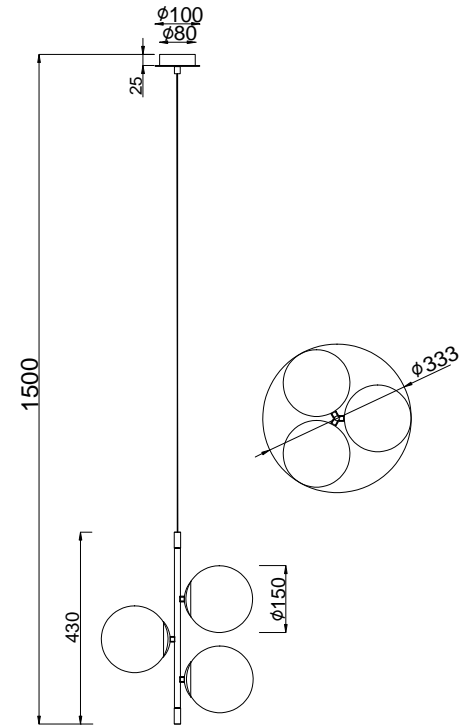

# Instruction

MOD048PL-03G

Model: MOD048PL-03G  
Collection: Modern  
Series: Nostalgia

Pendant Lamps