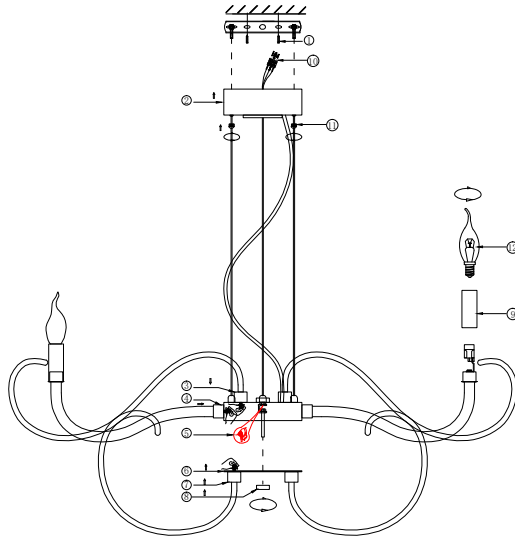

Instruction

MOD051PL-07TR

7 x E14 (40W)

Model: MOD051PL-07TR
Collection: Modern
Series: Atlanta

Ceiling Lamps