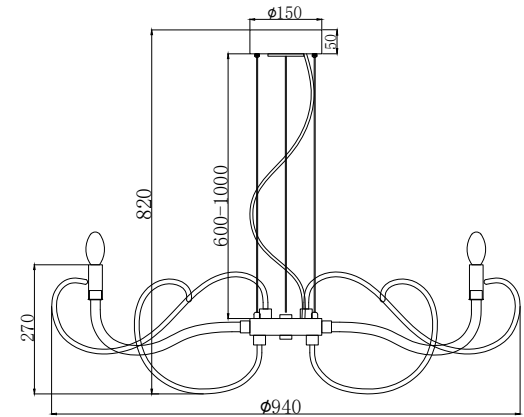

Instruction

MOD051PL-07TR

7 x E14 (40W)

Model: MOD051PL-07TR
Collection: Modern
Series: Atlanta

Ceiling Lamps