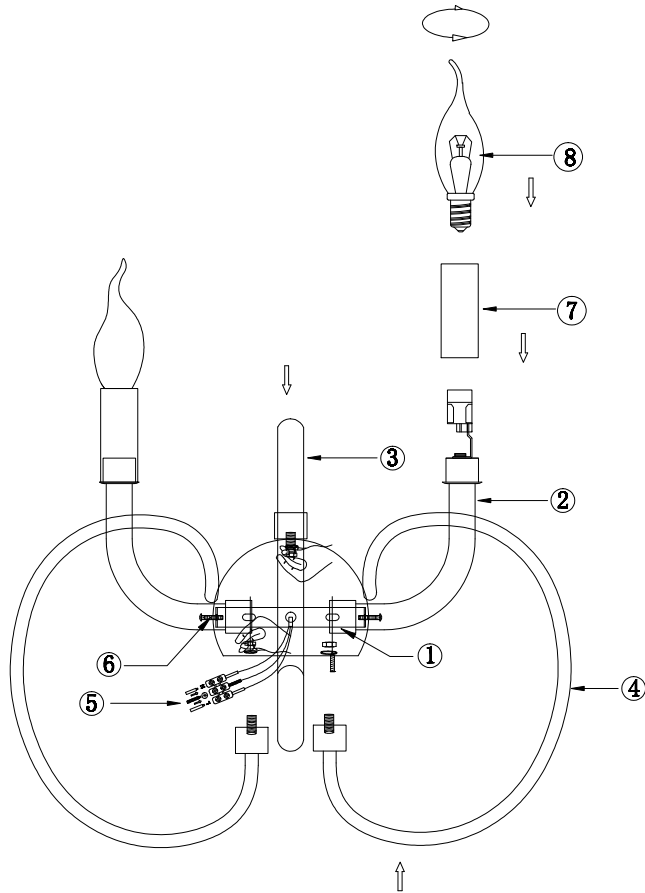

# Instruction

MOD051WL-02TR

2 x E14 (40W)

Model: MOD051WL-02TR  
Collection: Modern  
Series: Atlanta

Wall Lamps