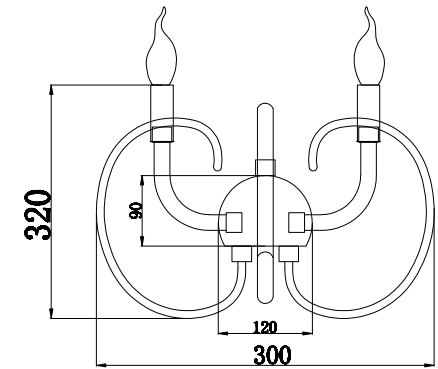

# Instruction

MOD051WL-02TR

2 x E14 (40W)

Model: MOD051WL-02TR  
Collection: Modern  
Series: Atlanta

Wall Lamps