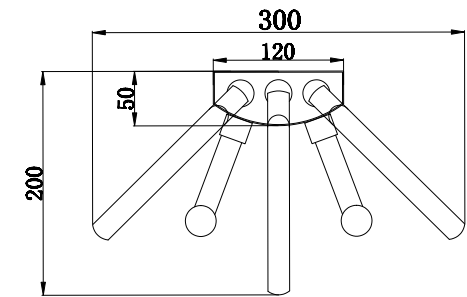

# Instruction

MOD051WL-02TR

2 x E14 (40W)

Model: MOD051WL-02TR  
Collection: Modern  
Series: Atlanta

Wall Lamps