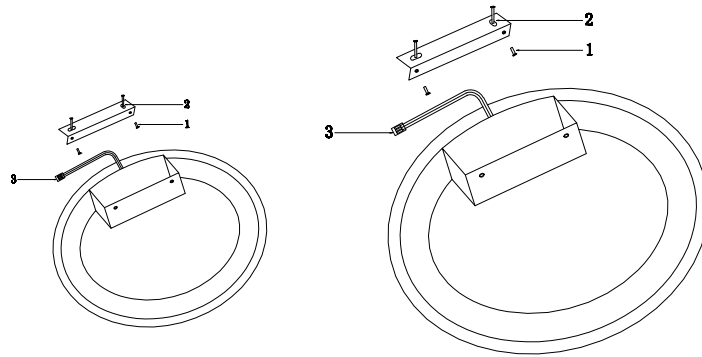

Instruction

MOD058CL-L25B4K

MAX 25W
1200 Lumen

Model: MOD058CL-L25B4K

Collection: Technical

Ceiling Lamps