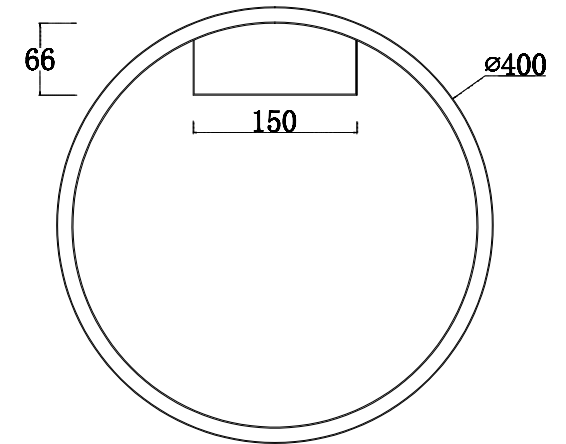

Instruction

MOD058CL-L25B4K

MAX 25W
1200 Lumen

Model: MOD058CL-L25B4K

Collection: Technical

Ceiling Lamps