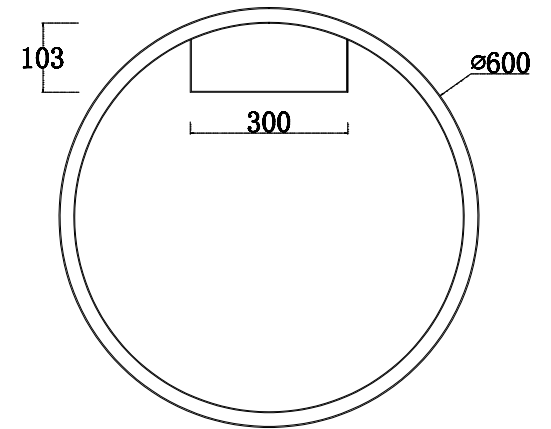

Instruction

MOD058CL-L35W4K

MAX 35W
1800 Lumen

Model: MOD058CL-L35W4K
Collection: Technical

Ceiling Lamps