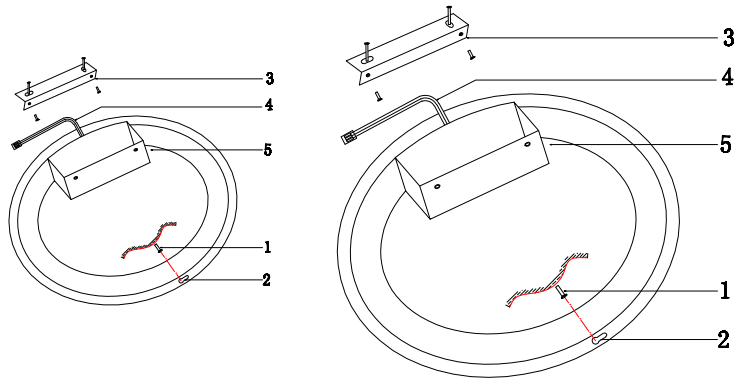

# Instruction

MOD058CL-L65B4K

MAX 65W  
3000 Lumen

Model: MOD058CL-L65B4K

Collection: Technical

Ceiling Lamps