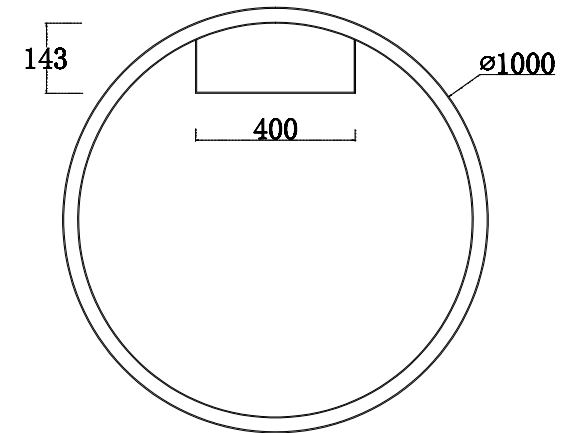

# Instruction

MOD058CL-L65B4K

MAX 65W  
3000 Lumen

Model: MOD058CL-L65B4K

Collection: Technical

Ceiling Lamps