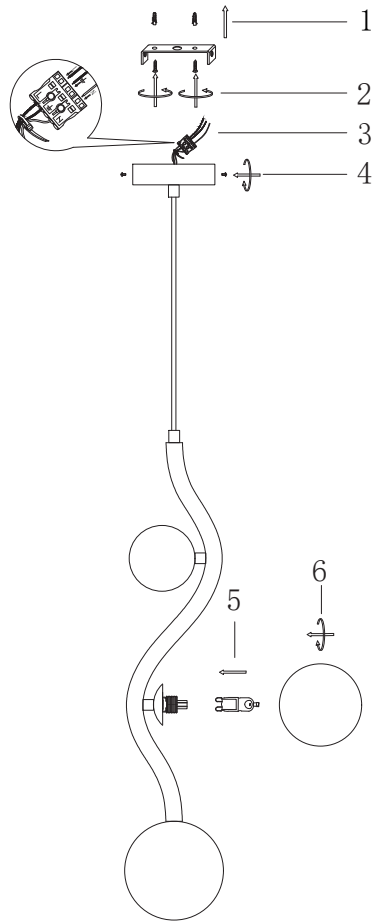

Instruction

MOD059PL-03G

3 x G9 (28W)

Recommended to use with LED bulbs

Model: MOD059PL-03G

Collection: Modern

Series: Uva

Pendant Lamps