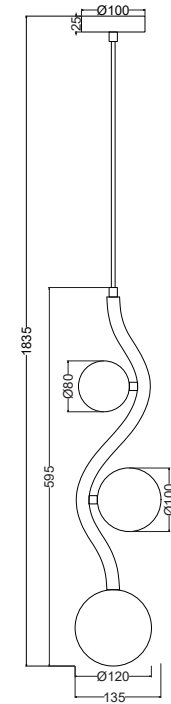

Instruction

MOD059PL-03G

3 x G9 (28W)

Recommended to use with LED bulbs

Model: MOD059PL-03G

Collection: Modern

Series: Uva

Pendant Lamps