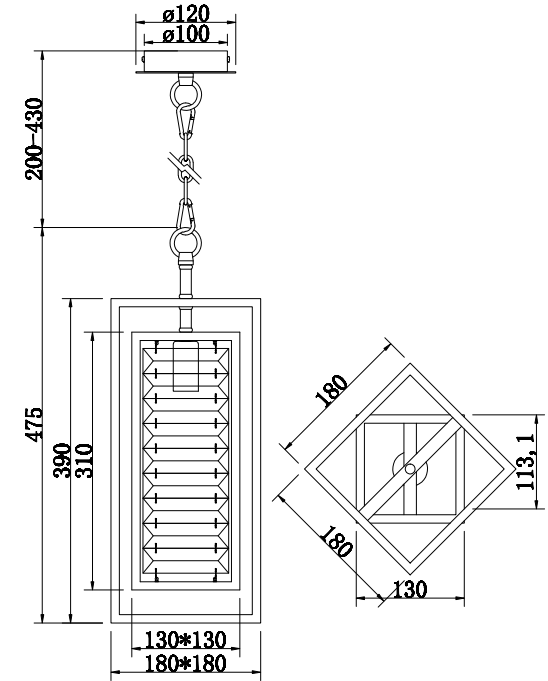

# Instruction

MOD060PL-01CH

1 x E14 (60W)

Model: MOD060PL-01CH

Collection: Neoclassic

Pendant Lamps