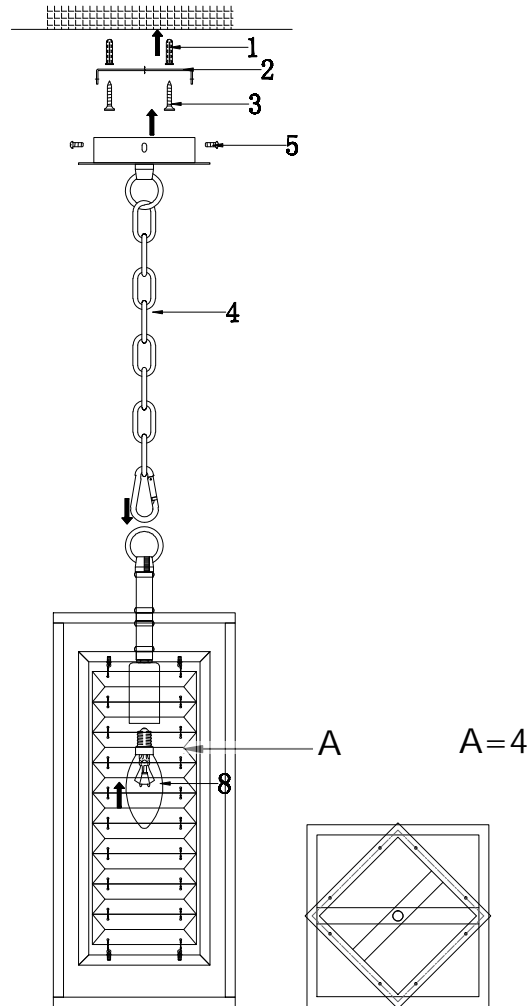

# Instruction

MOD060PL-01CH

1 x E14 (60W)

Model: MOD060PL-01CH

Collection: Neoclassic

Pendant Lamps