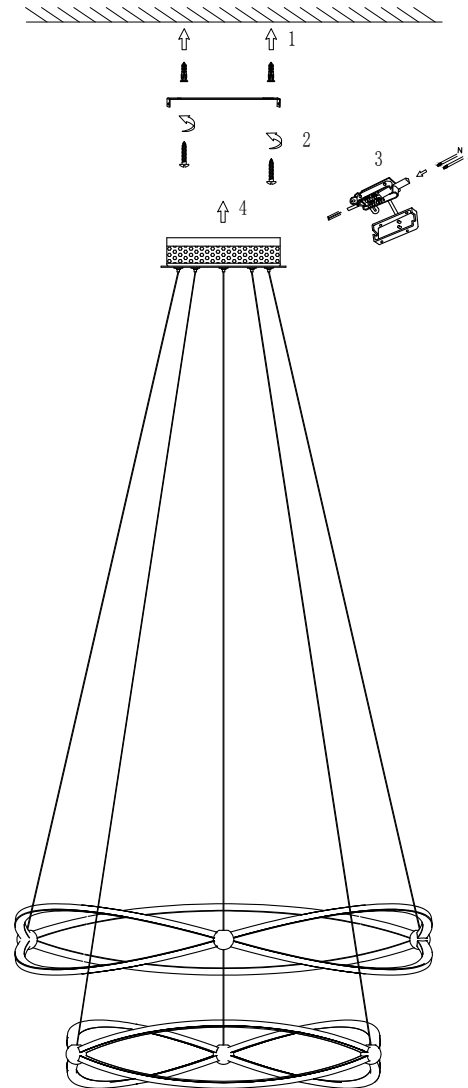

# Instruction

MOD062PL-L103CH3K

MAX 103W  
6000 Lumen

Model: MOD062PL-L103CH3K  
Collection: Modern

Pendant Lamps