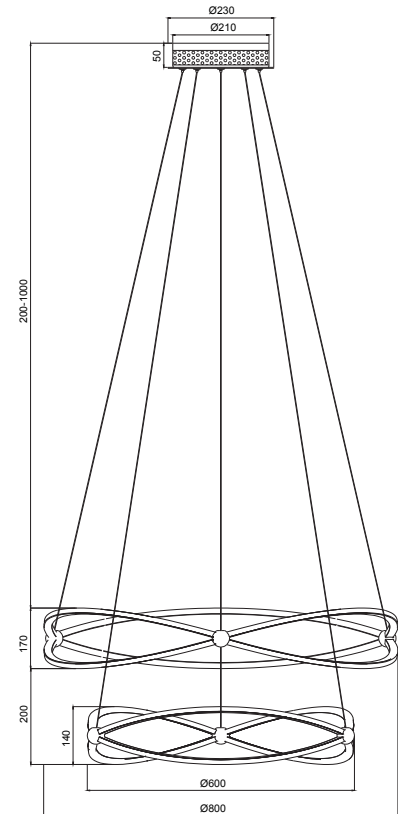

# Instruction

MOD062PL-L103CH3K

MAX 103W  
6000 Lumen

Model: MOD062PL-L103CH3K  
Collection: Modern

Pendant Lamps