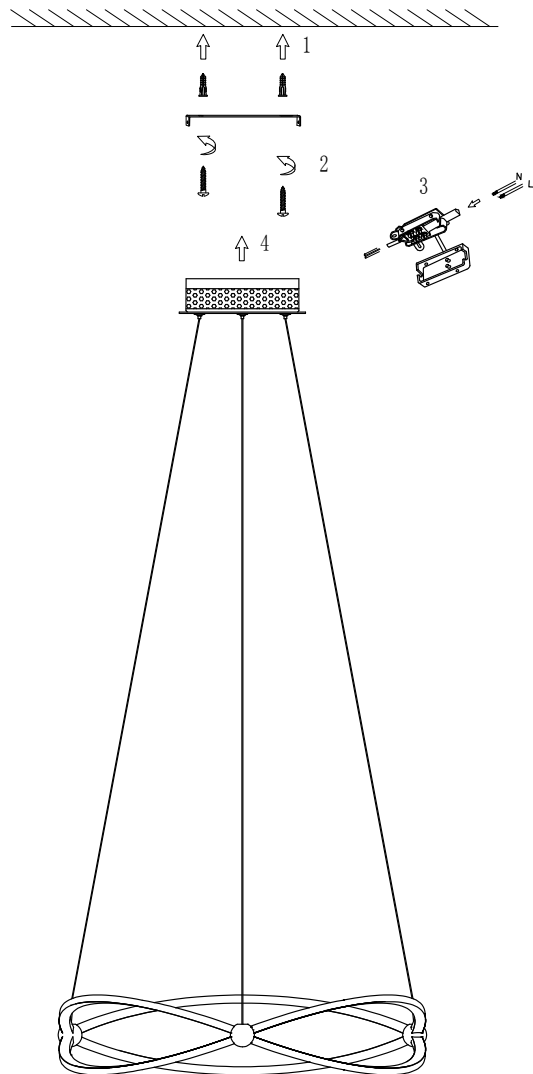

Instruction

MOD062PL-L45CH3K

MAX 45W
3000 Lumen

Model: MOD062PL-L45CH3K
Collection: Modern

Pendant Lamps