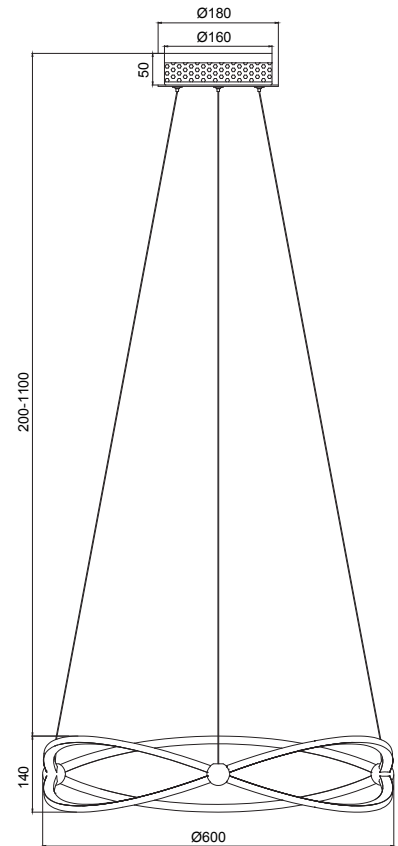

Instruction

MOD062PL-L45CH3K

MAX 45W
3000 Lumen

Model: MOD062PL-L45CH3K
Collection: Modern

Pendant Lamps