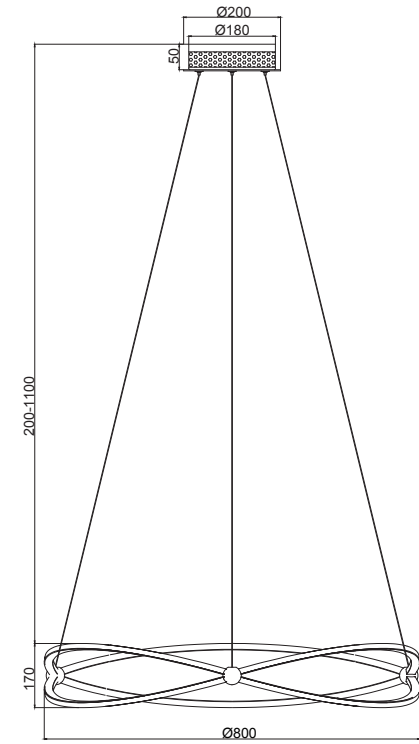

# Instruction

MOD062PL-L56CH3K

MAX 56W  
3400 Lumen

Model: MOD062PL-L56CH3K  
Collection: Modern

Pendant Lamps