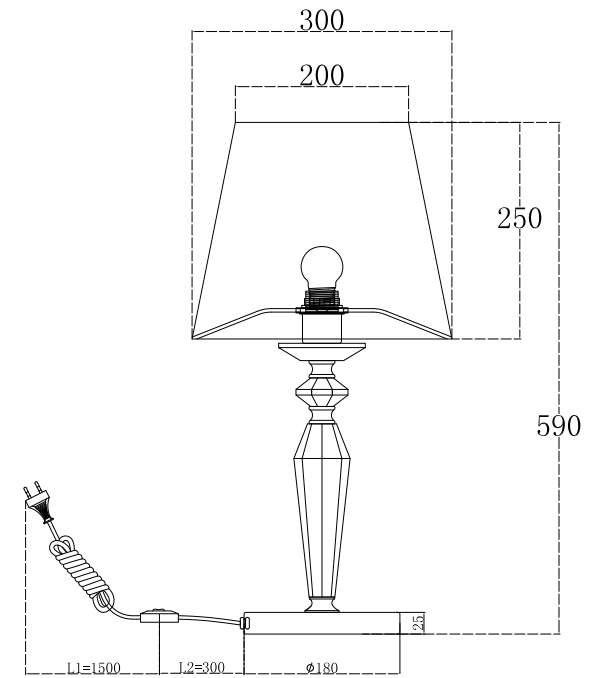

# Instruction

MOD064TL-01N

1 x E27 (60W)

Model: MOD064TL-01N  
Collection: Neoclassic  
Series: Beira

Table Lamps