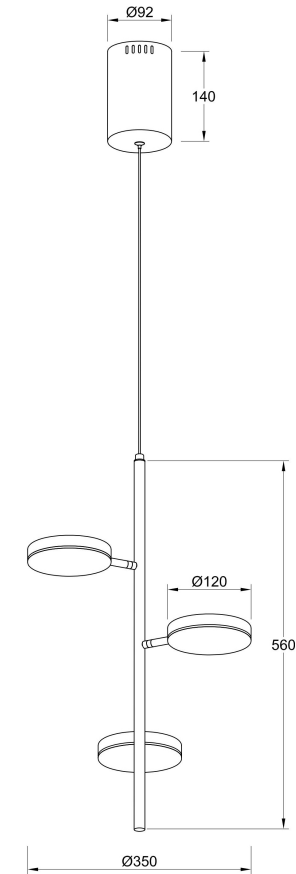

## Instruction

### MOD070PL-L18B3K

MAX 18W  
1 100 Lumen

Model: MOD070PL-L18B3K  
Collection: Modern