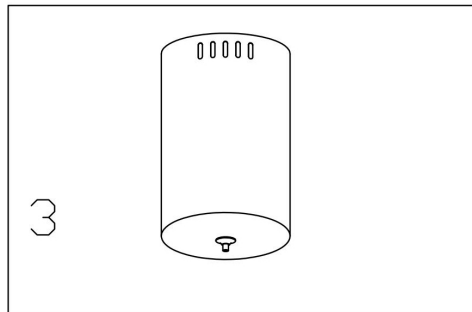

### MOD070PL-L18B3K

MAX 18W  
1 100 Lumen

Model: MOD070PL-L18B3K  
Collection: Modern