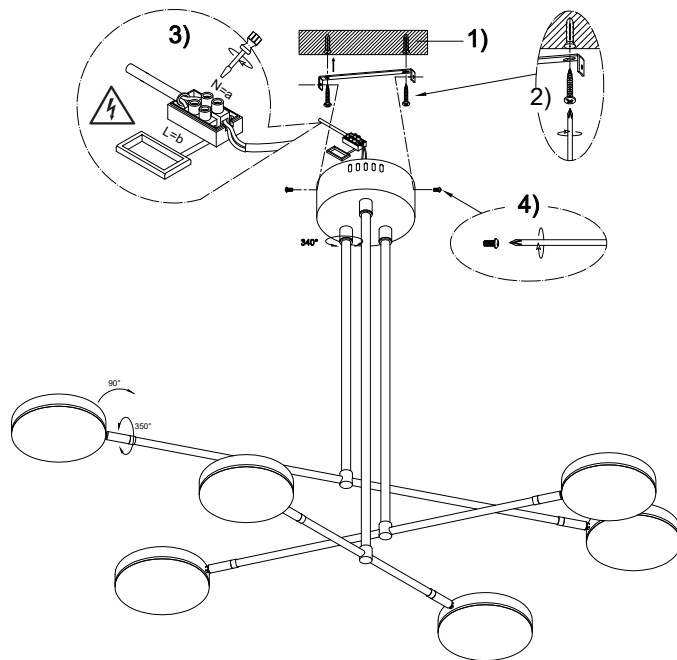

# Instruction

MOD070PL-L38B3K

MAX 38W  
2200 Lumen

Model: MOD070PL-L38B3K  
Collection: Technical  
Series: Fad

Pendant Lamps