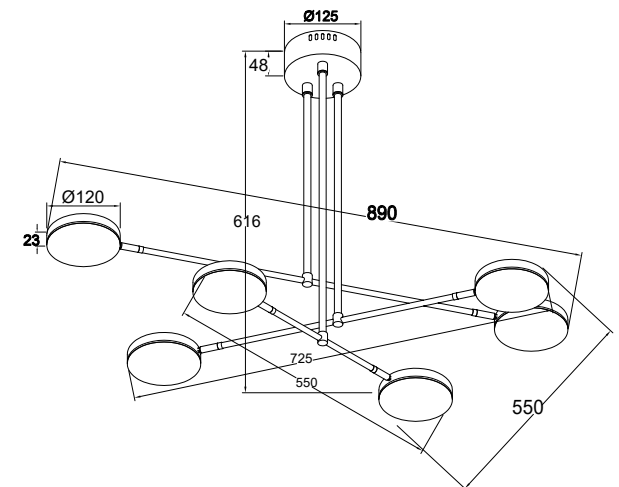

# Instruction

MOD070PL-L38B3K

MAX 38W  
2200 Lumen

Model: MOD070PL-L38B3K  
Collection: Technical  
Series: Fad

Pendant Lamps