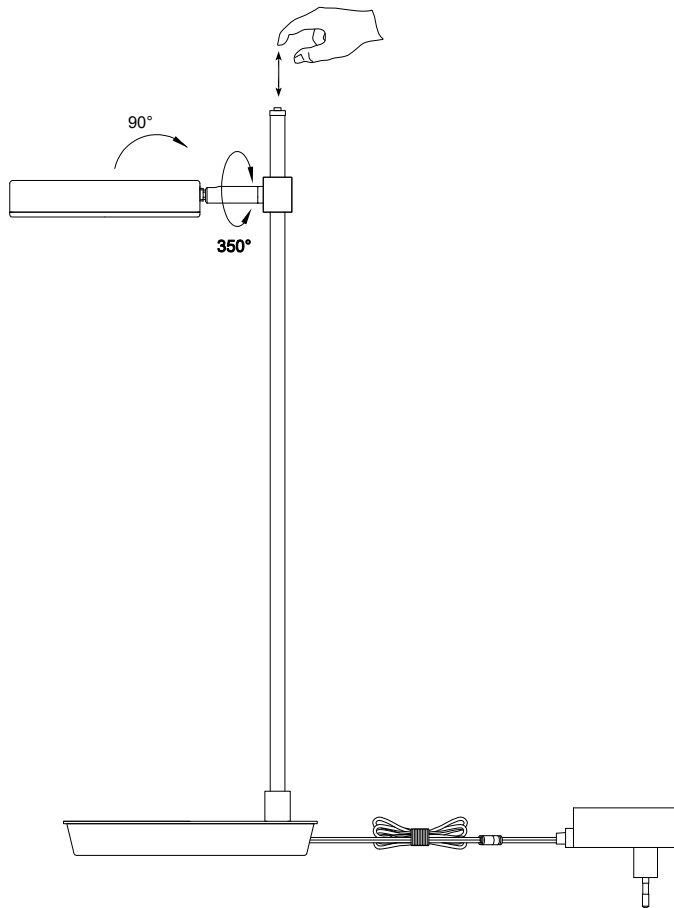

Instruction

MOD070TL-L8B3K

MAX 8W
450 Lumen

Model: MOD070TL-L8B3K
Collection: Technical
Series: Fad

Table Lamps