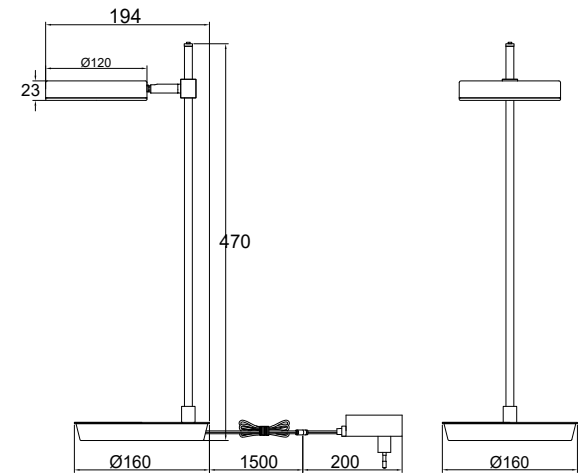

Instruction

MOD070TL-L8B3K

MAX 8W
450 Lumen

Model: MOD070TL-L8B3K
Collection: Technical
Series: Fad

Table Lamps