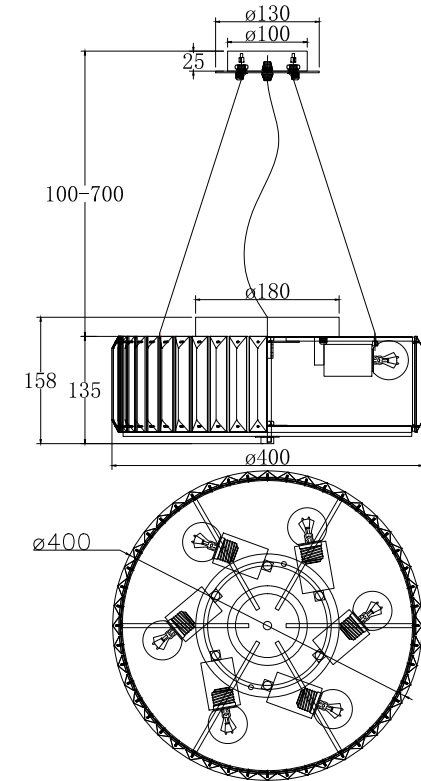

A=48

6 x E27 (60W)

Model: MOD080CL-06CH

Collection: Modern

Ceiling Lamps