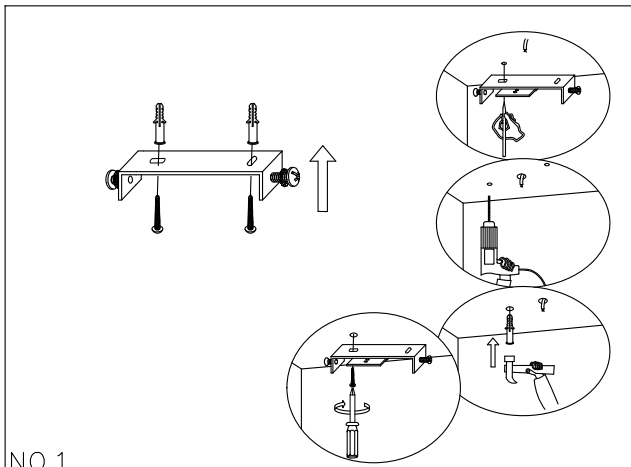

## MOD081PL-L50G3K

NO.1

NO.2

NO.3

MAX 55W  
4900 Lumen

Model: MOD081PL-L50G3K  
Collection: Modern

Pendant Lamps