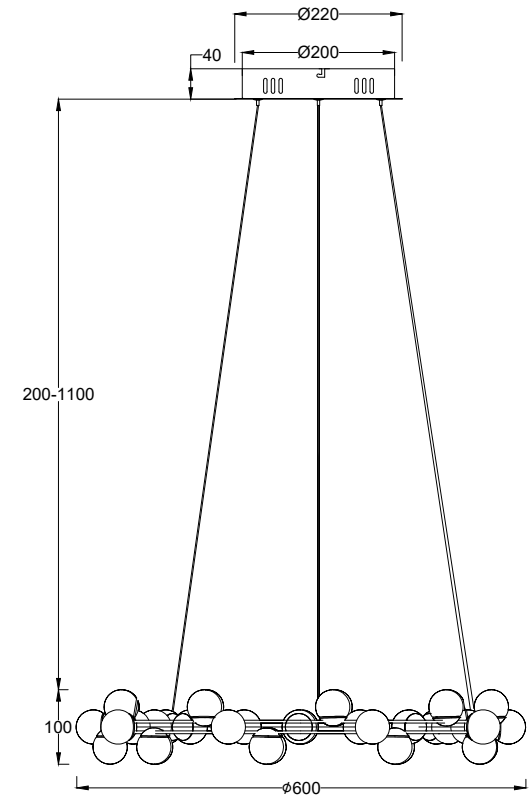

## MOD081PL-L50G3K

NO.1

NO.2

NO.3

MAX 55W  
4900 Lumen

Model: MOD081PL-L50G3K  
Collection: Modern

Pendant Lamps