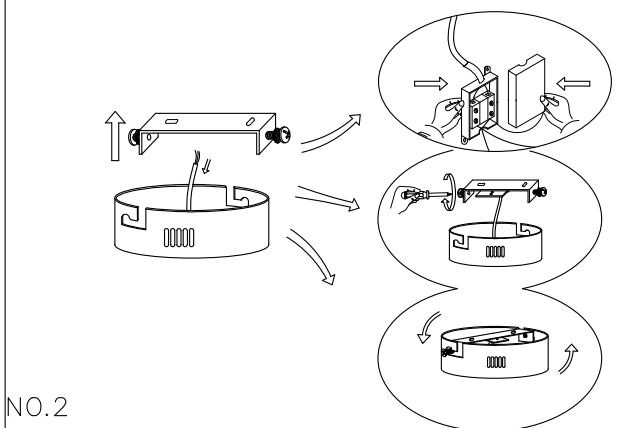

## MOD081PL-L50G3K

NO.1

NO.2

NO.3

MAX 55W  
4900 Lumen

Model: MOD081PL-L50G3K  
Collection: Modern

Pendant Lamps