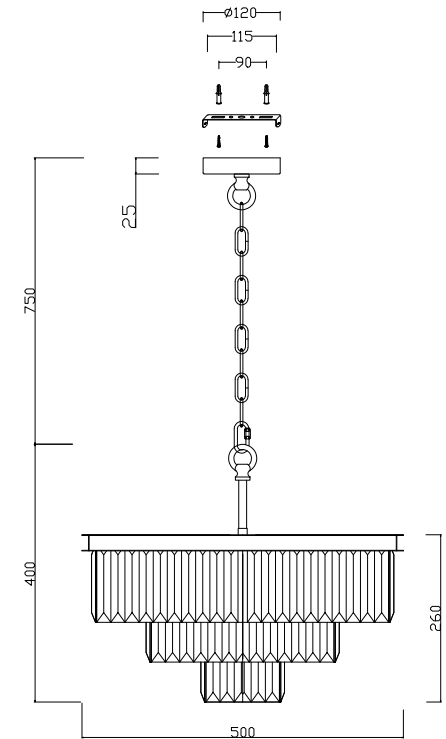

Instruction

MOD085PL-07CH

7 x E14 (40W)

Model: MOD085PL-07CH
Collection: Neoclassic

Pendant Lamps