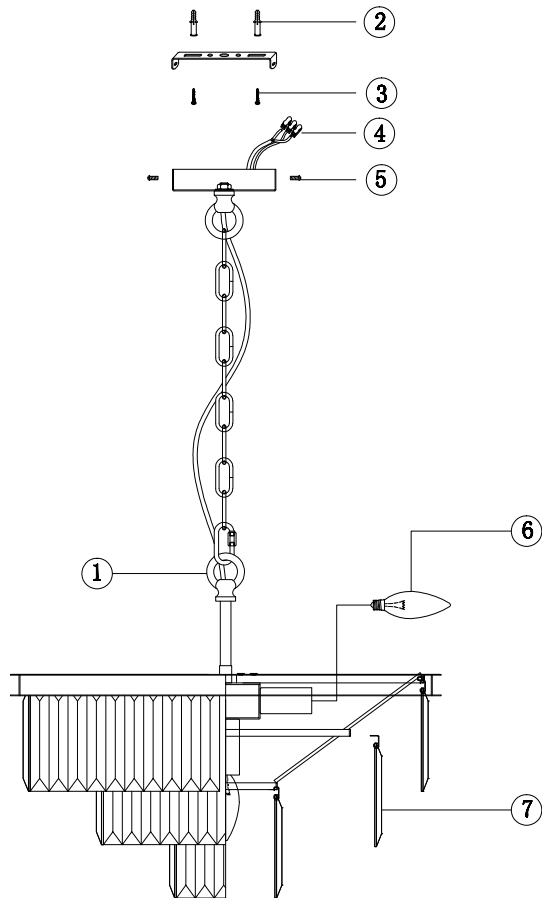

Instruction

MOD085PL-07CH

7 x E14 (40W)

Model: MOD085PL-07CH
Collection: Neoclassic

Pendant Lamps