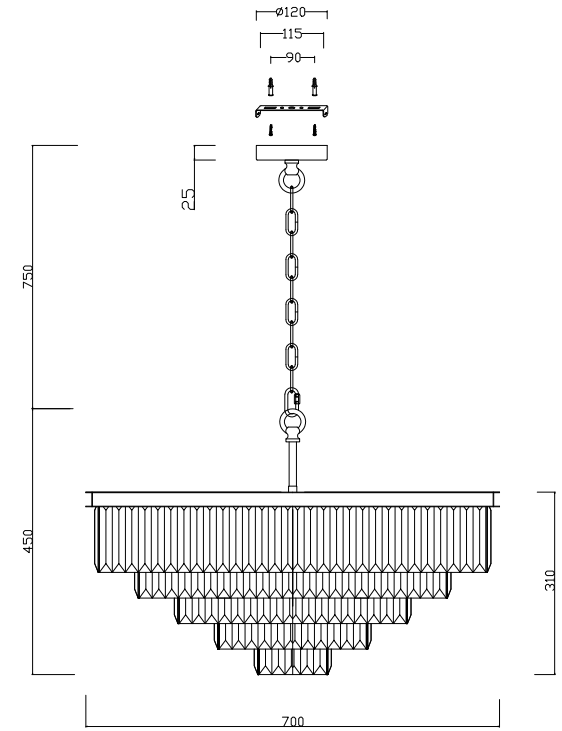

Instruction

MOD085PL-12BS

12 x E14 (40W)

Model: MOD085PL-12BS
Collection: Neoclassic

Pendant Lamps