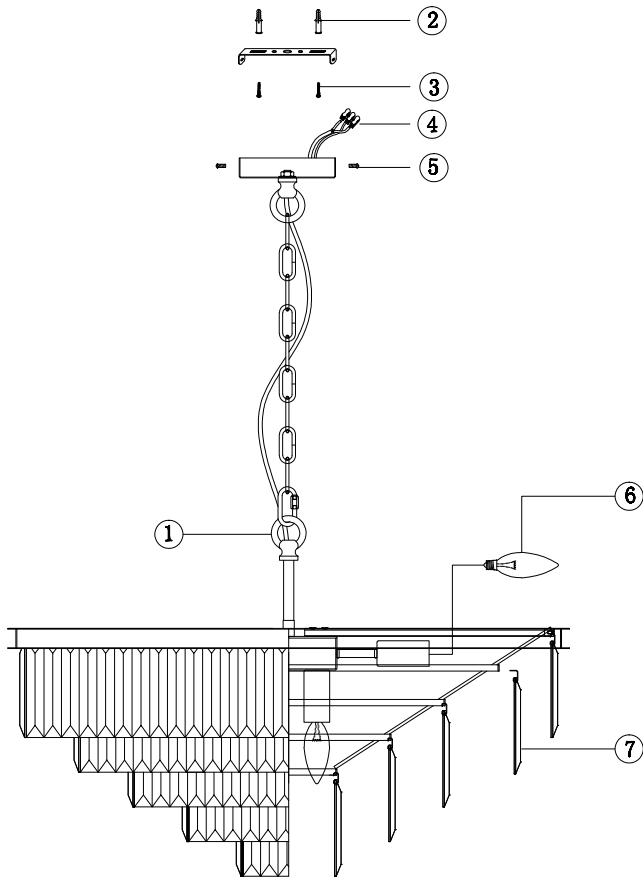

Instruction

MOD085PL-12BS

12 x E14 (40W)

Model: MOD085PL-12BS
Collection: Neoclassic

Pendant Lamps