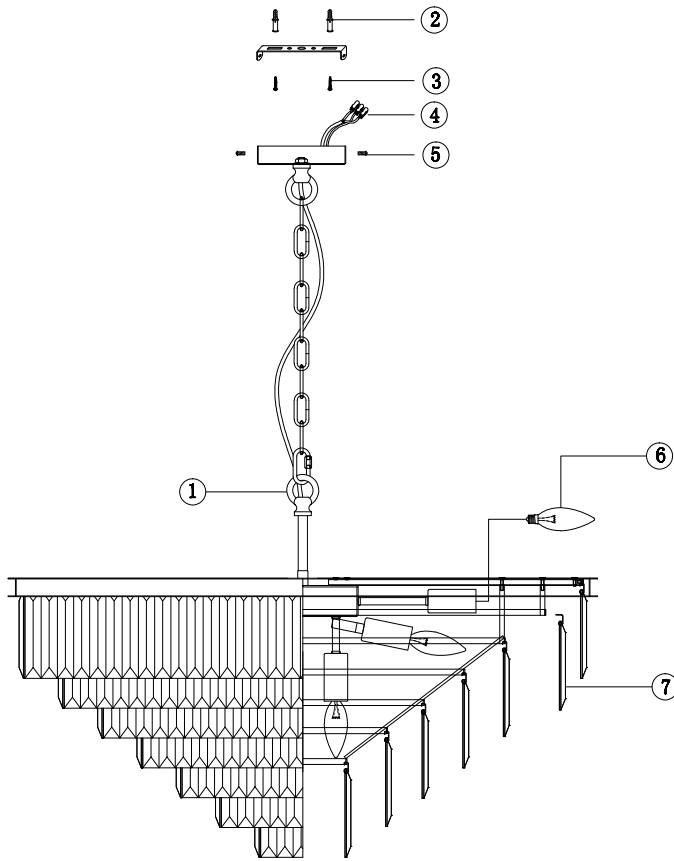

# Instruction

MOD085PL-16CH

16 x E14 (40W)

Model: MOD085PL-16CH  
Collection: Neoclassic

Pendant Lamps