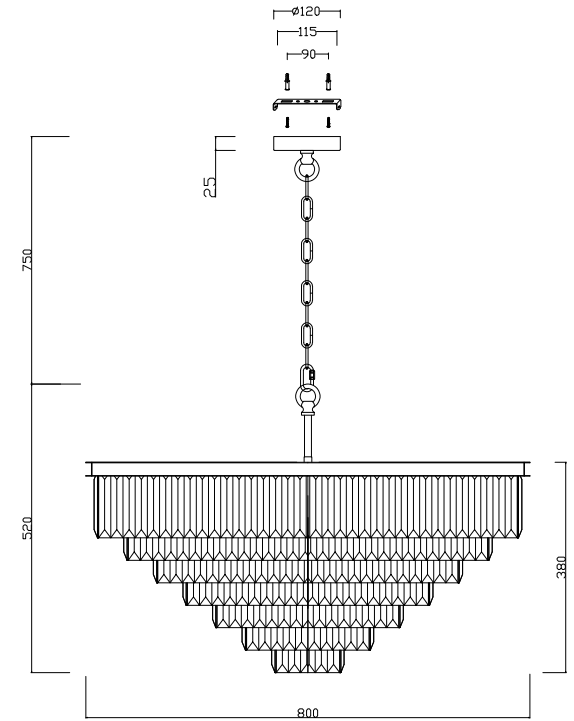

# Instruction

MOD085PL-16CH

16 x E14 (40W)

Model: MOD085PL-16CH  
Collection: Neoclassic

Pendant Lamps