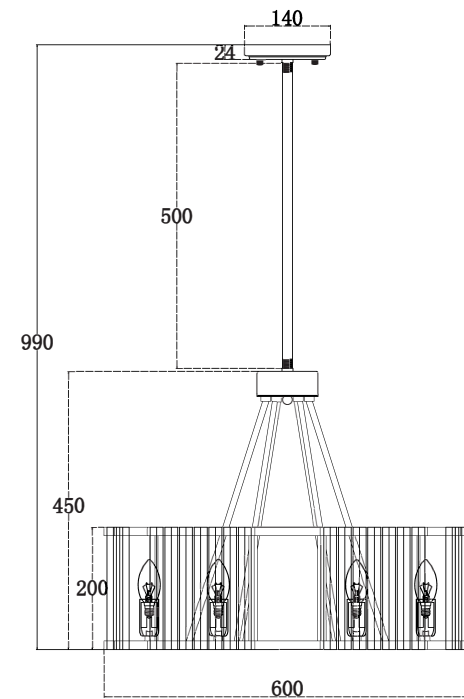

Instruction

MOD087PL-06G

6 x E14 (40W)

Model: MOD087PL-06G
Collection: Neoclassic

Pendant Lamps