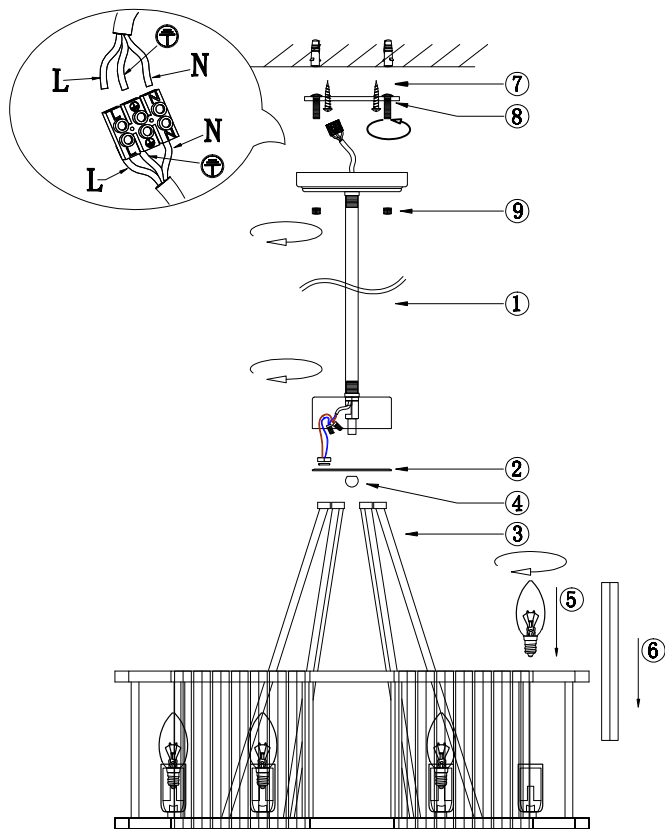

Instruction

MOD087PL-06G

6 x E14 (40W)

Model: MOD087PL-06G
Collection: Neoclassic

Pendant Lamps