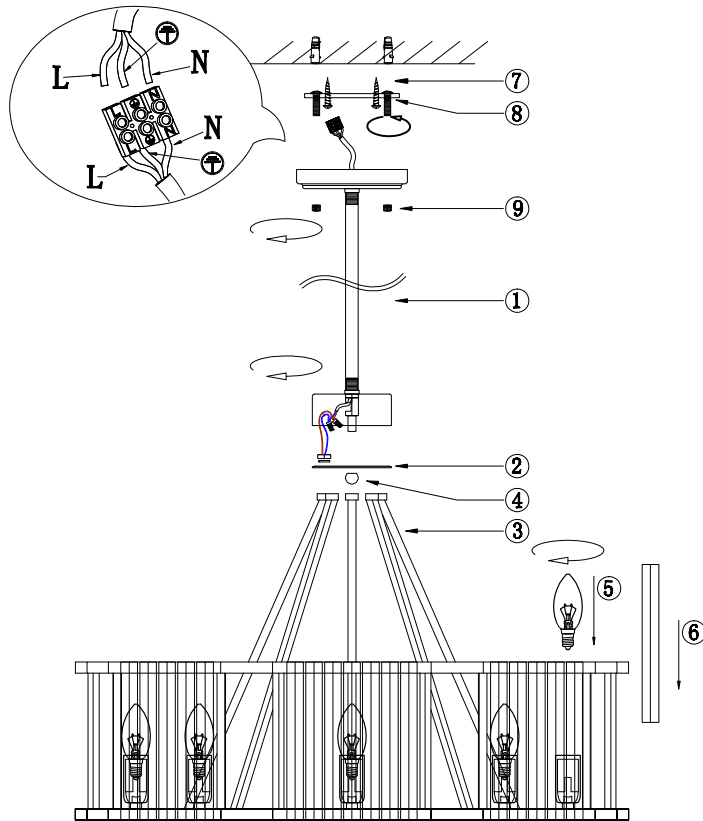

Instruction

MOD087PL-08G

8 x E14 (40W)

Model: MOD087PL-08G
Collection: Neoclassic

Pendant Lamps