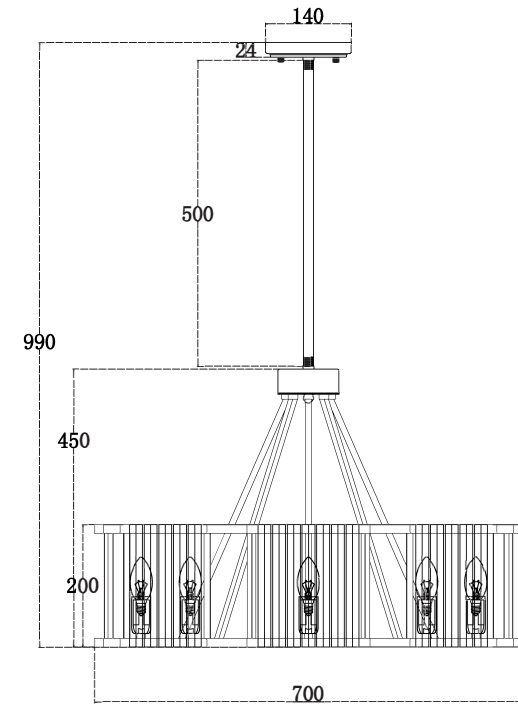

Instruction

MOD087PL-08G

8 x E14 (40W)

Model: MOD087PL-08G
Collection: Neoclassic

Pendant Lamps