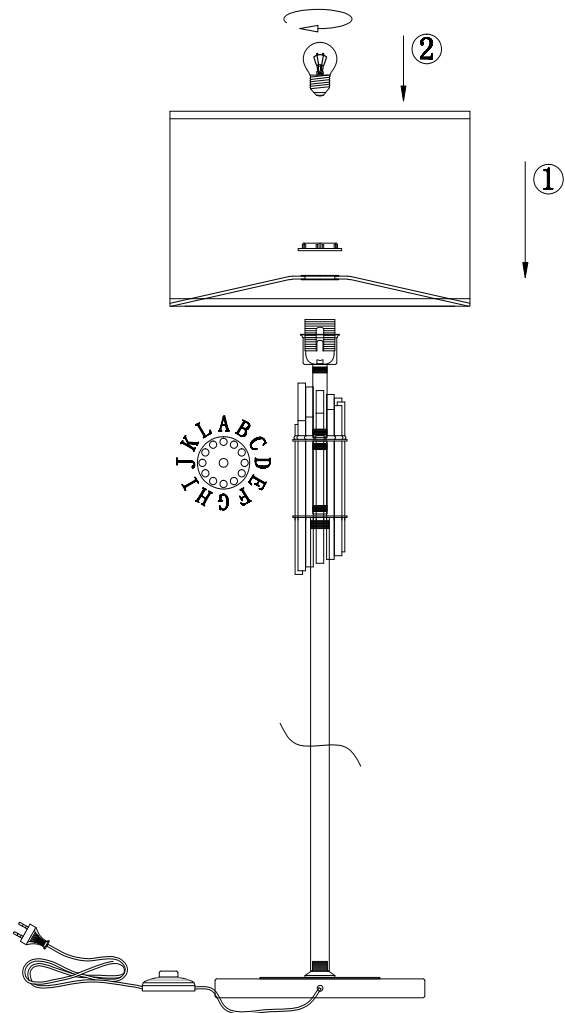

Instruction

MOD088FL-01BS

1 x E27 (60W)

Model: MOD088FL-01BS

Collection: Neoclassic

Floor Lamps