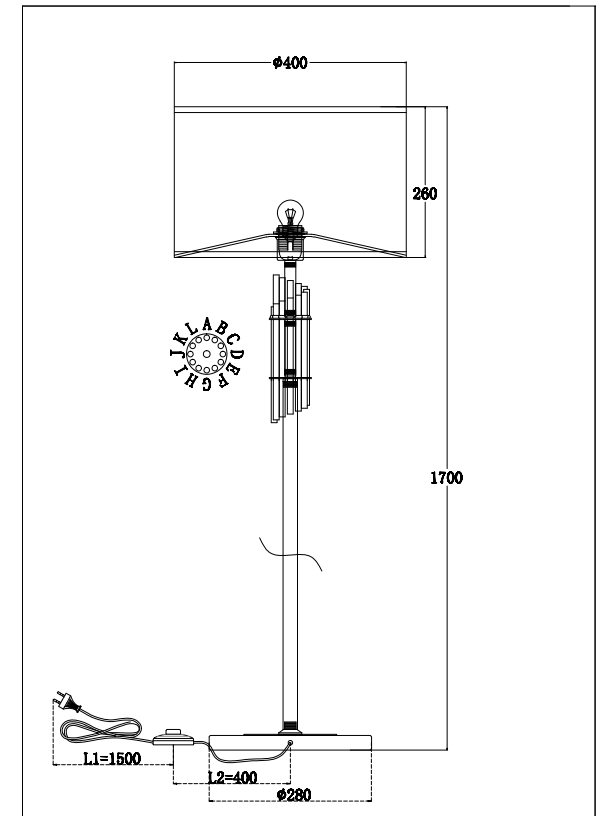

Instruction

MOD088FL-01BS

1 x E27 (60W)

Model: MOD088FL-01BS

Collection: Neoclassic

Floor Lamps