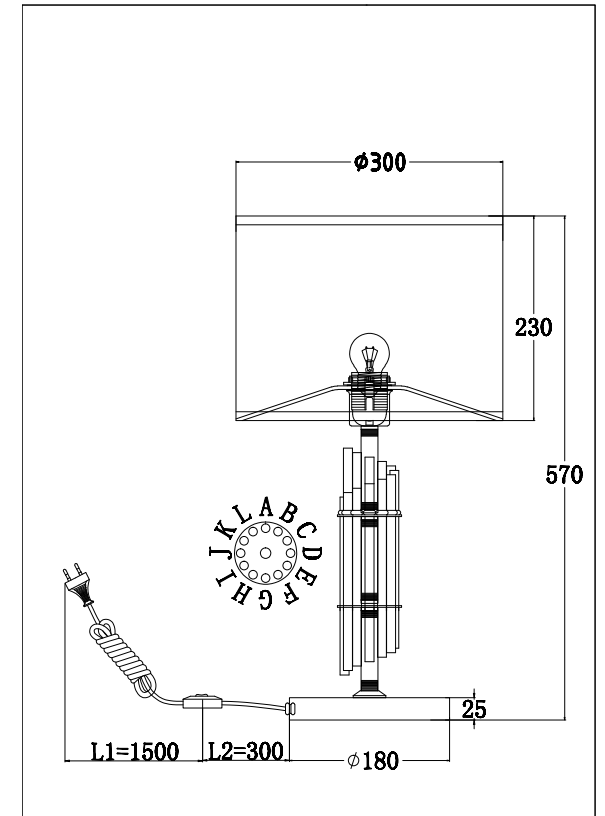

# Instruction

MOD088TL-01BS

1 x E27 (60W)

Model: MOD088TL-01BS  
Collection: Neoclassic

Table Lamps