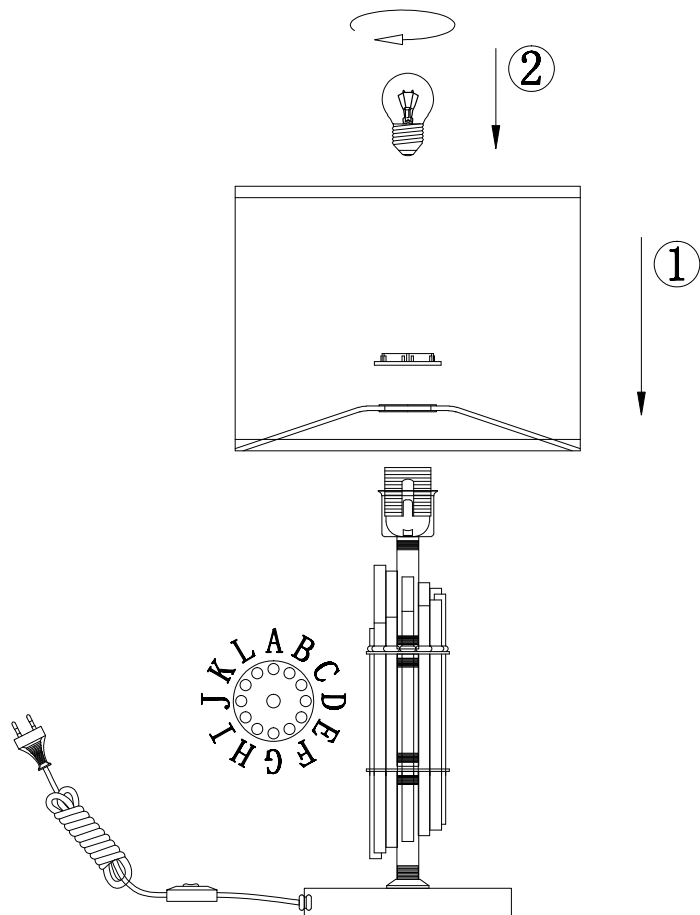

# Instruction

MOD088TL-01BS

1 x E27 (60W)

Model: MOD088TL-01BS  
Collection: Neoclassic

Table Lamps