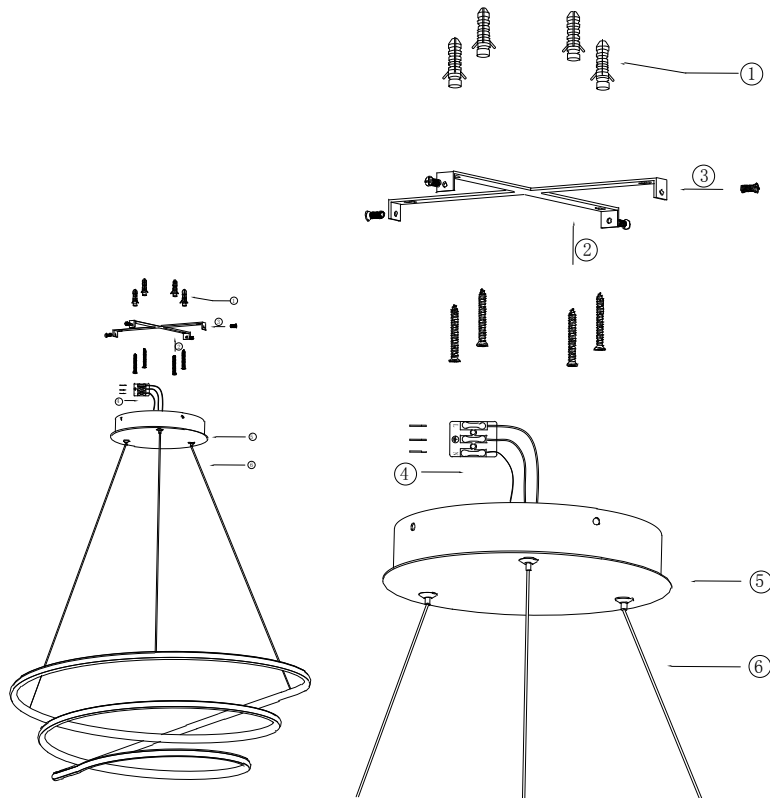

Instruction

MOD100PL-L88W

MAX 88W
6900 Lumen

Model: MOD100PL-L88W
Collection: Technical
Series: Nola

Ceiling Lamps