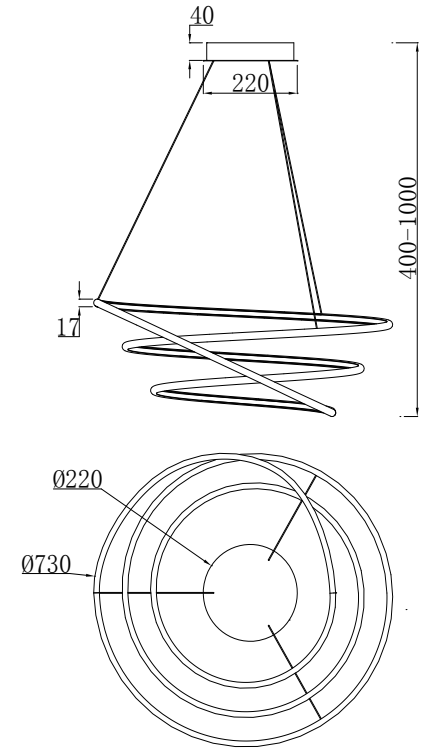

Instruction

MOD100PL-L88W

MAX 88W
6900 Lumen

Model: MOD100PL-L88W
Collection: Technical
Series: Nola

Ceiling Lamps