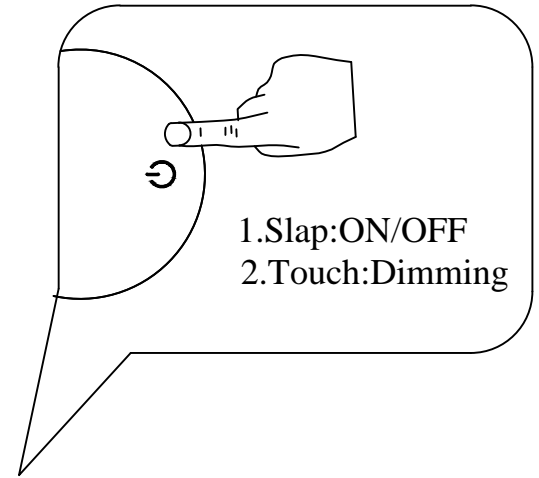

Adaper
(not included)

Mobile
Power Pack

Computer

- 1.Slap:ON/OFF
- 2.Touch:Dimming

USB cable

TYPE-C

5V Supply Hub