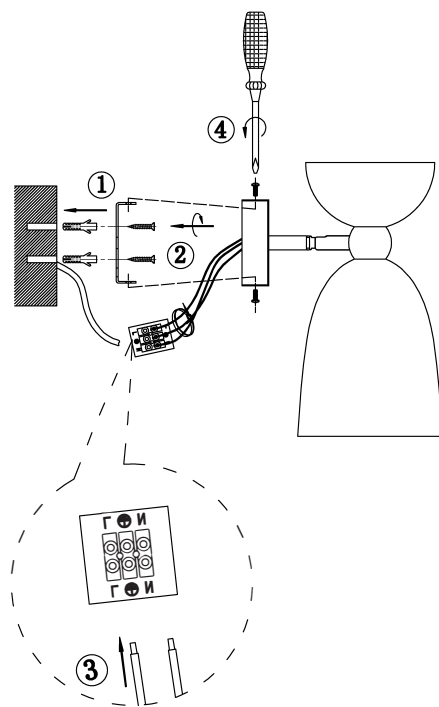

Instruction

MOD113WL-01W

1 x E14 (40W)

Model: MOD113WL-01W
Collection: Modern

Wall Lamps