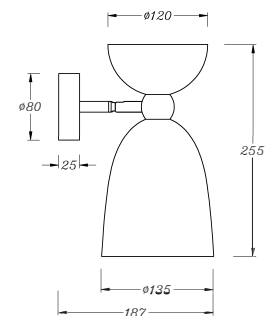

Instruction

MOD113WL-01W

1 x E14 (40W)

Model: MOD113WL-01W
Collection: Modern

Wall Lamps