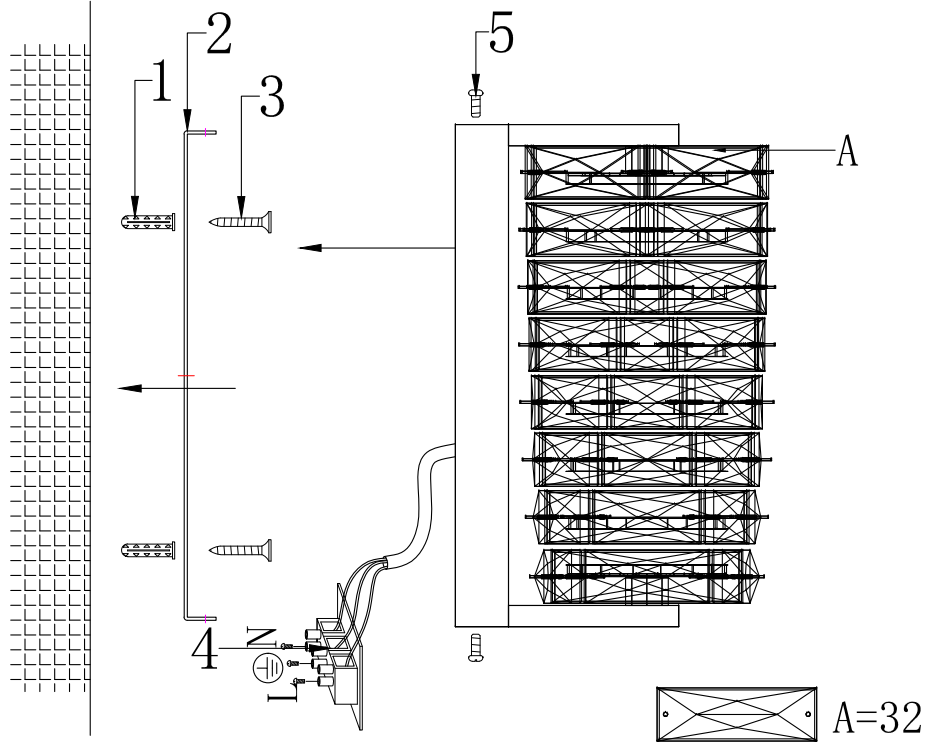

# Instruction

MOD124WL-L6CH3K

MAX 6W  
300 Lumen

Model: MOD124WL-L6CH3K  
Collection: Modern

Wall Lamps