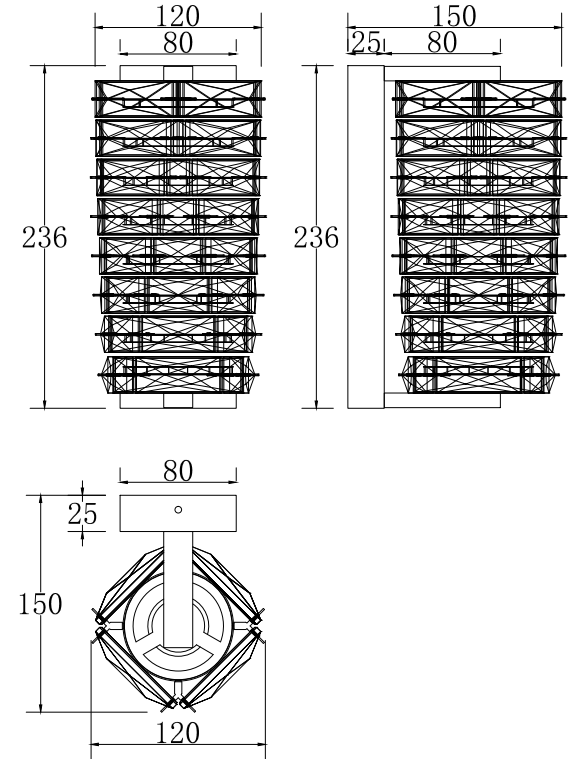

# Instruction

MOD124WL-L6CH3K

MAX 6W  
300 Lumen

Model: MOD124WL-L6CH3K  
Collection: Modern

Wall Lamps