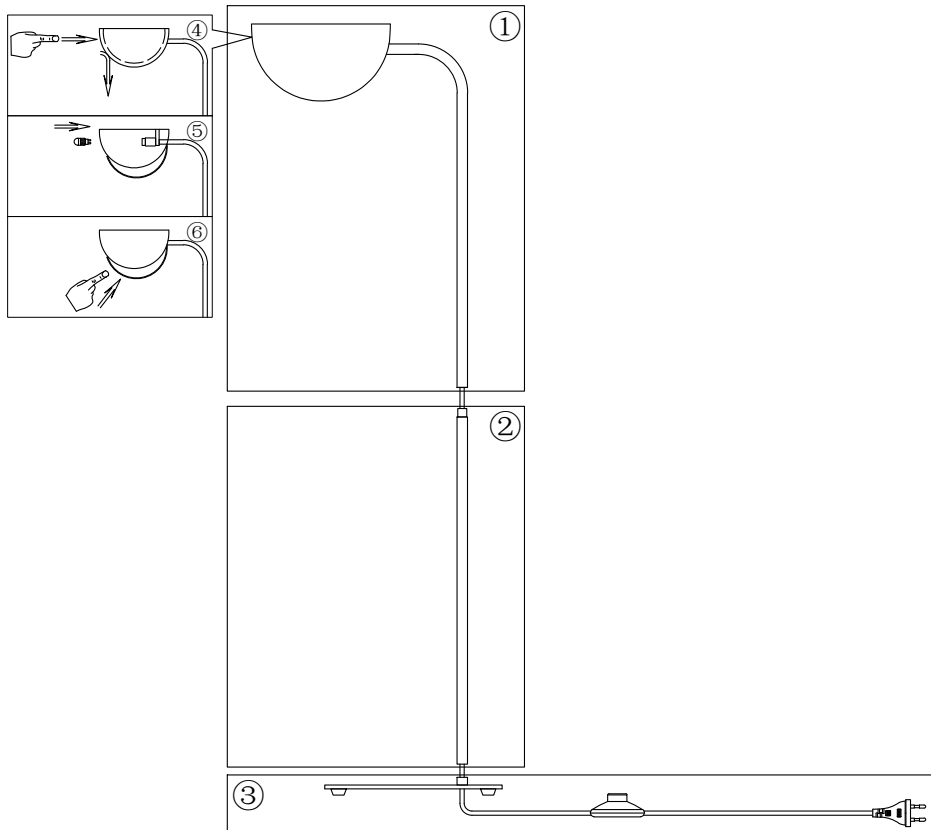

# Instruction

MOD126FL-01B

1 x G9 (28W)

Model: MOD126FL-01B  
Collection: Technical

Floor Lamps