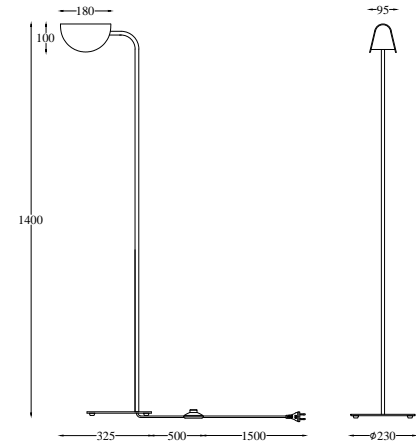

# Instruction

MOD126FL-01B

1 x G9 (28W)

Model: MOD126FL-01B  
Collection: Technical

Floor Lamps