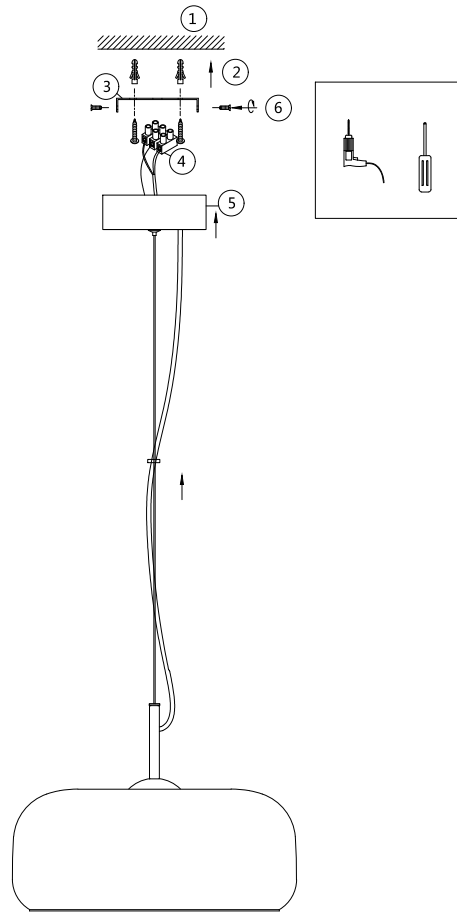

Instruction

MOD127PL-L6AM

MAX 6W
300 Lumen

Model: MOD127PL-L6AM
Collection: Modern

Pendant Lamps