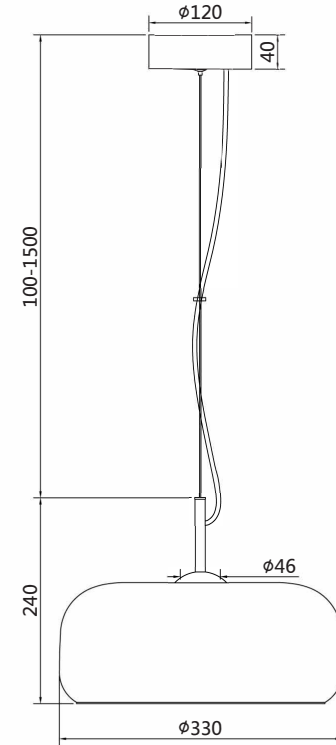

Instruction

MOD127PL-L6AM

MAX 6W
300 Lumen

Model: MOD127PL-L6AM
Collection: Modern

Pendant Lamps