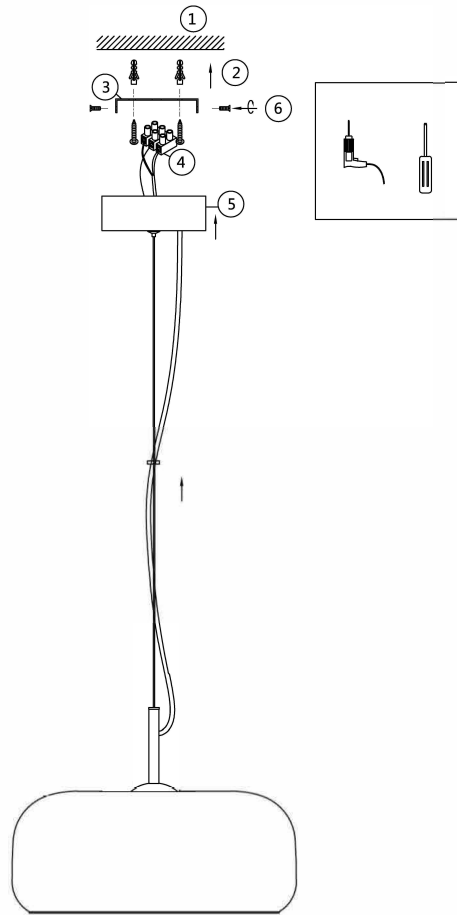

## MOD127PL-L6BR

MAX 6W  
300 Lumen

Model: MOD127PL-L6BR  
Collection: Modern

Pendant Lamps