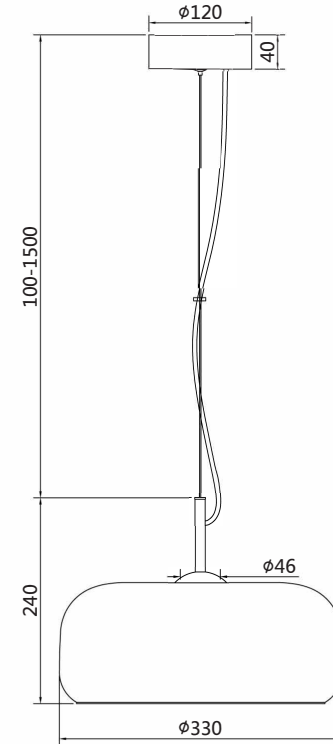

## MOD127PL-L6BR

MAX 6W  
300 Lumen

Model: MOD127PL-L6BR  
Collection: Modern

Pendant Lamps