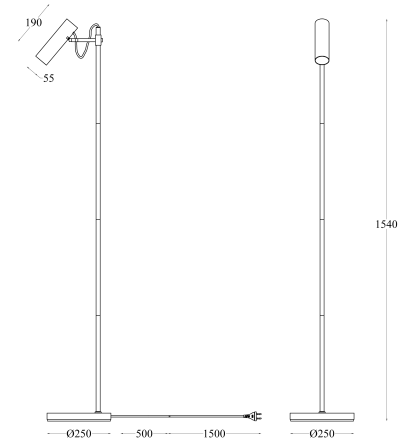

# Instruction

MOD129FL-01B

1 x GU10 (40W)

Model: MOD129FL-01B  
Collection: Technical

Floor Lamps