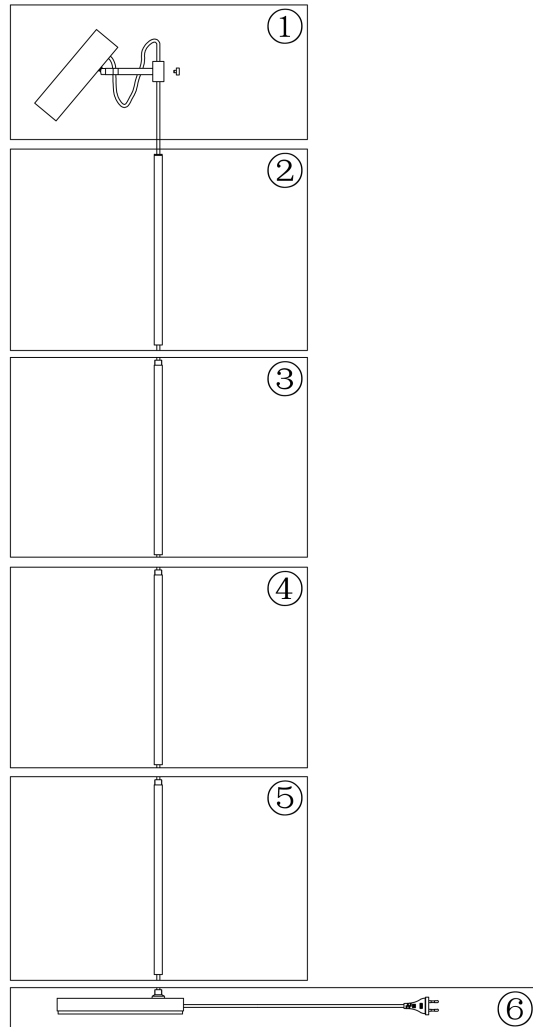

# Instruction

MOD129FL-01B

1 x GU10 (40W)

Model: MOD129FL-01B  
Collection: Technical

Floor Lamps