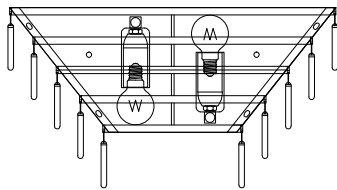

Instruction

MOD130WL-02G

2 x E14 (40W)

Model: MOD130WL-02G

Collection: Modern

Wall Lamps