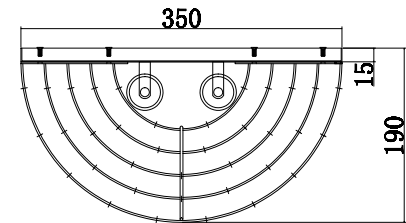

Instruction

MOD130WL-02G

2 x E14 (40W)

Model: MOD130WL-02G

Collection: Modern

Wall Lamps