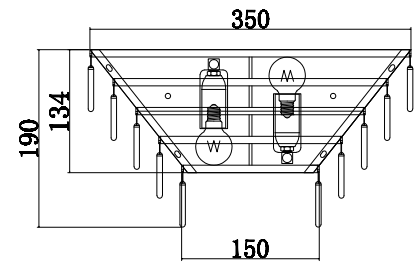

Instruction

MOD130WL-02G

2 x E14 (40W)

Model: MOD130WL-02G

Collection: Modern

Wall Lamps