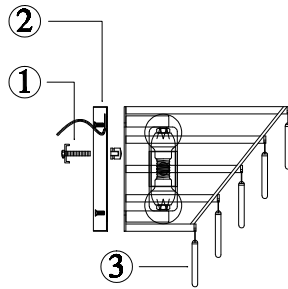

Instruction

MOD130WL-02G

2 x E14 (40W)

Model: MOD130WL-02G

Collection: Modern

Wall Lamps