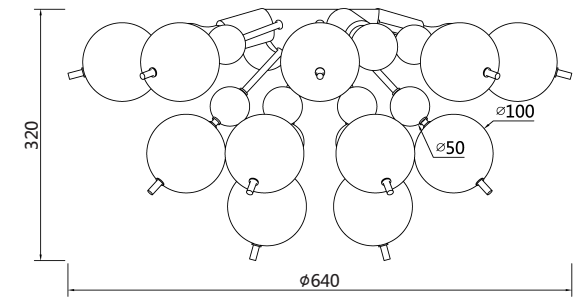

Instruction

MOD133CL-04BS

4 x E27 (60W)

Model: MOD133CL-04BS
Collection: Modern

Ceiling Lamps