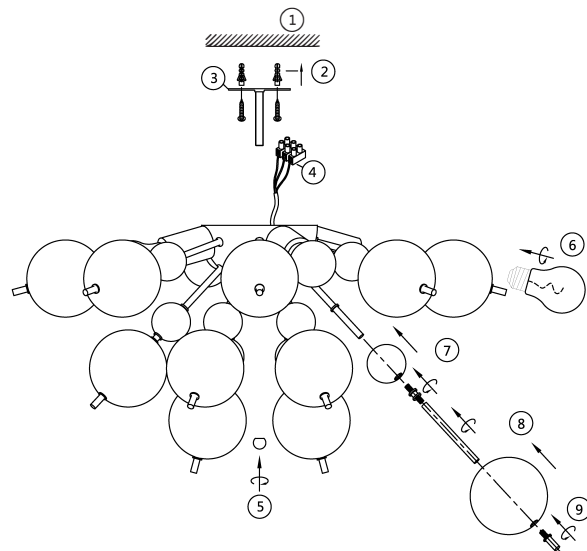

Instruction

MOD133CL-04BS

4 x E27 (60W)

Model: MOD133CL-04BS
Collection: Modern

Ceiling Lamps