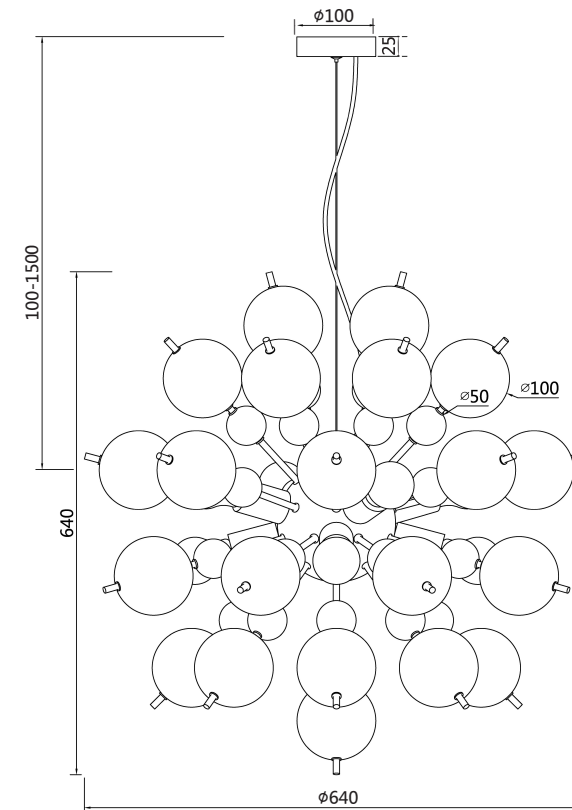

Instruction

MOD133PL-08BS

8 x E27 (60W)

Model: MOD133PL-08BS

Collection: Modern

Pendant Lamps