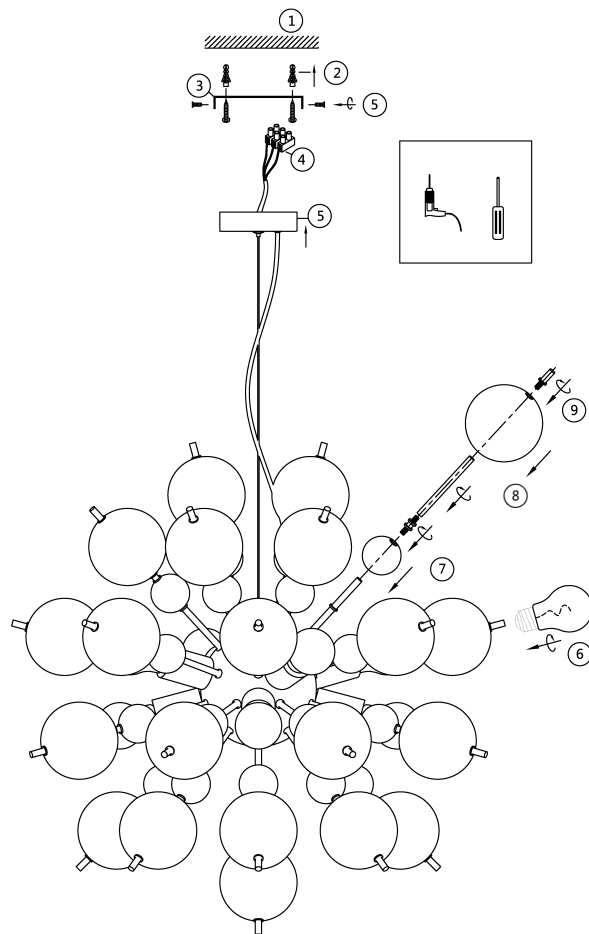

Instruction

MOD133PL-08BS

8 x E27 (60W)

Model: MOD133PL-08BS

Collection: Modern

Pendant Lamps