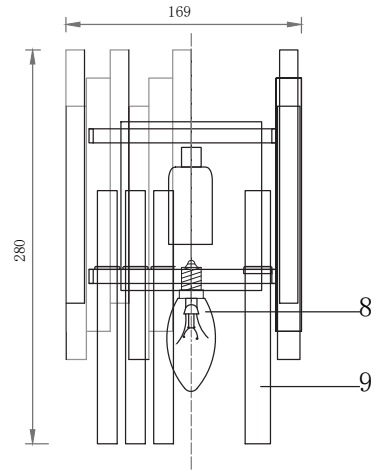

Instruction

MOD135WL-01BS

1 x E14 (60W)

Model: MOD135WL-01BS
Collection: Modern

Wall Lamps