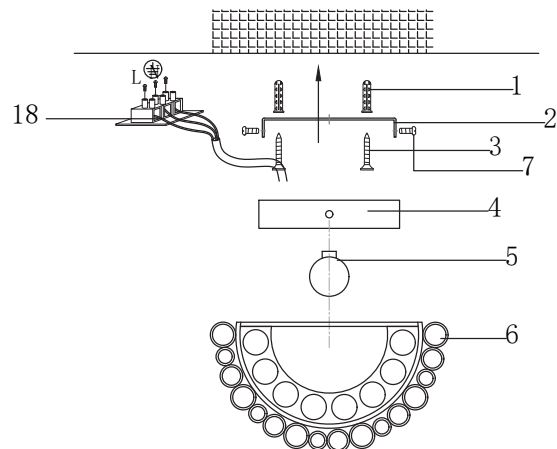

Instruction

MOD135WL-01BS

1 x E14 (60W)

Model: MOD135WL-01BS
Collection: Modern

Wall Lamps