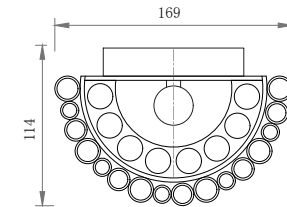

Instruction

MOD135WL-01BS

1 x E14 (60W)

Model: MOD135WL-01BS
Collection: Modern

Wall Lamps