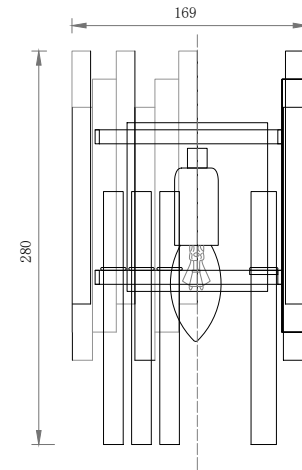

Instruction

MOD135WL-01BS

1 x E14 (60W)

Model: MOD135WL-01BS
Collection: Modern

Wall Lamps