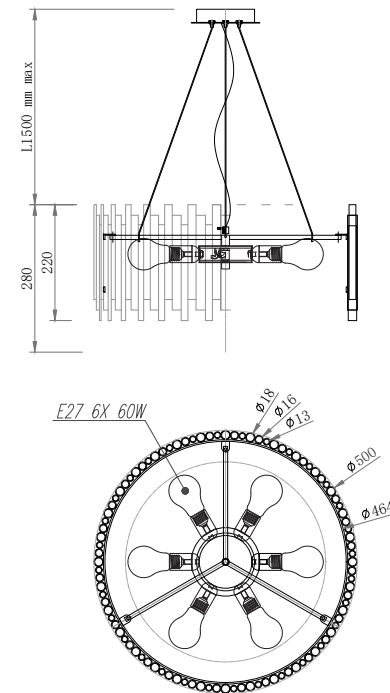

## MOD136PL-06BS

6 x E27 (60W)

Model: MOD136PL-06BS

Collection: Modern

Pendant Lamps