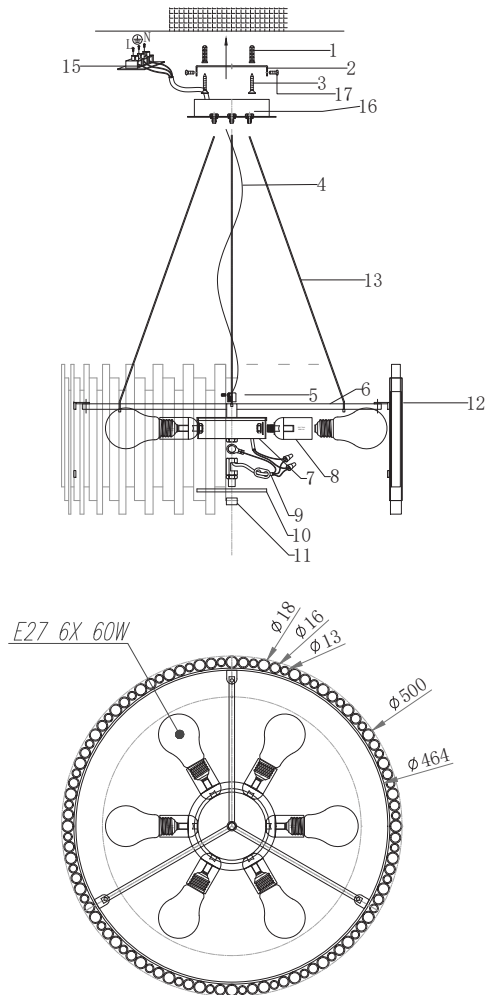

## MOD136PL-06BS

6 x E27 (60W)

Model: MOD136PL-06BS

Collection: Modern

Pendant Lamps