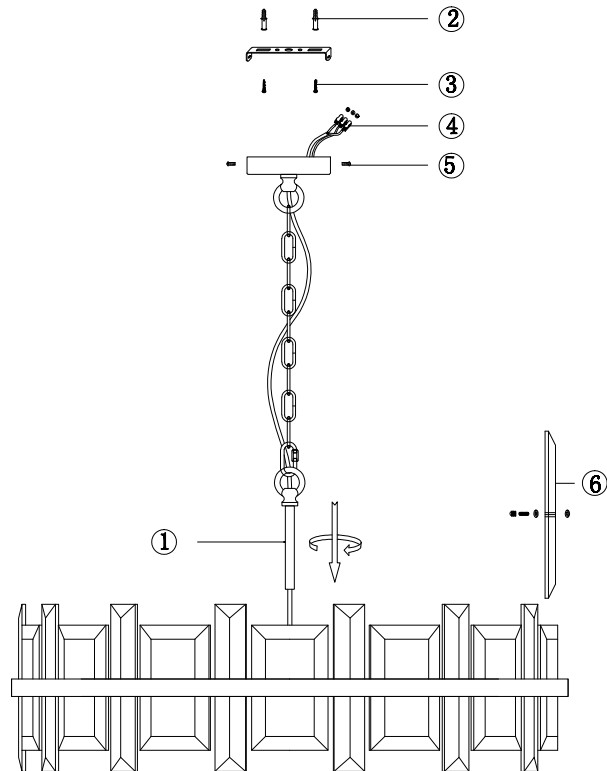

Instruction

MOD201PL-07N

7 x E14 (40W)

Model: MOD201PL-07N
Collection: Modern
Series: Cerezo

Ceiling Lamps