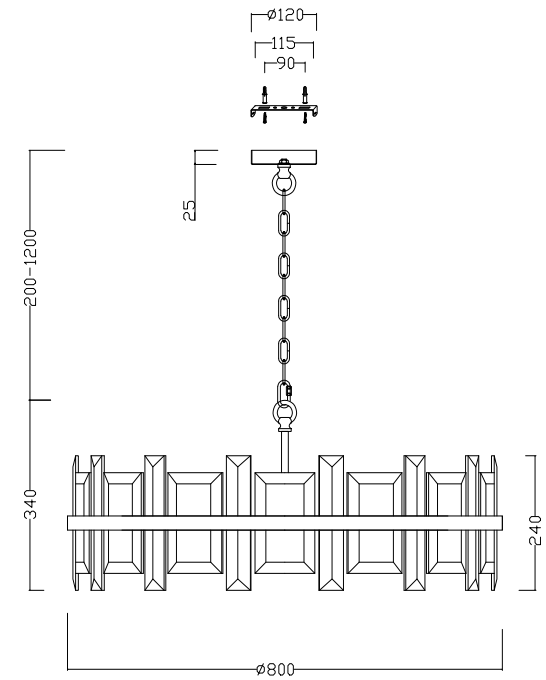

Instruction

MOD201PL-07N

7 x E14 (40W)

Model: MOD201PL-07N
Collection: Modern
Series: Cerezo

Ceiling Lamps