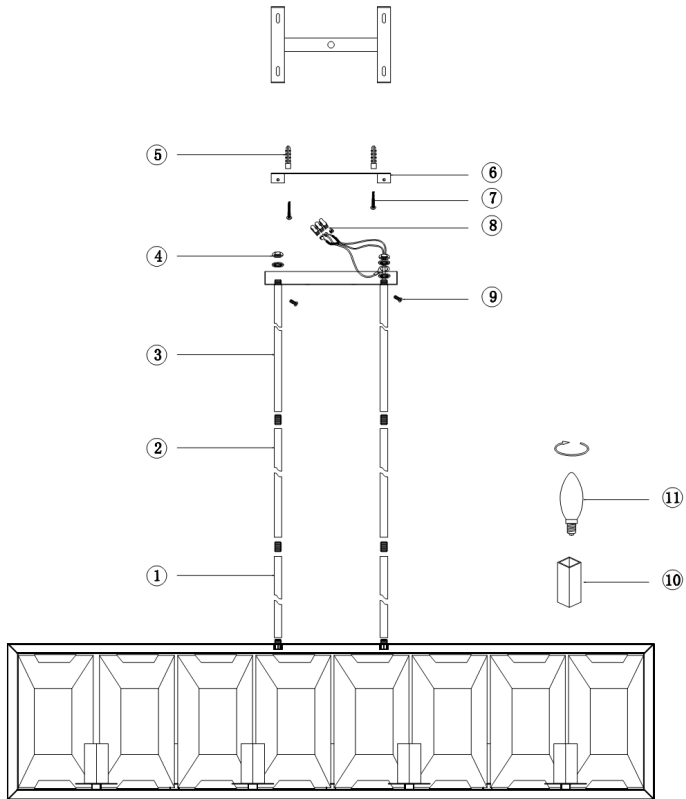

# Instruction

Collection: MODERN  
Series: FIBI  
Model: MOD202PL-07N  
Ceiling

  
7 x E14 (40W)

**MAYTONI**  
DECORATIVE LIGHTING  
[www.maytoni.de](http://www.maytoni.de)