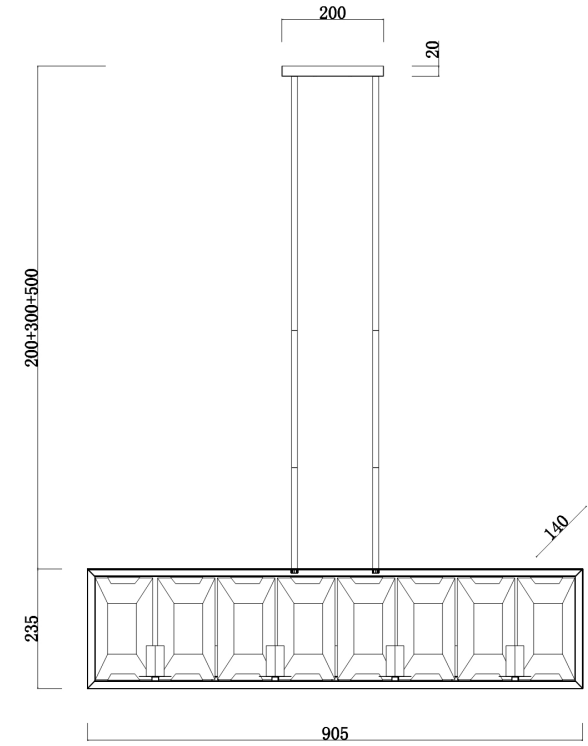

# Instruction

Collection: MODERN  
Series: FIBI  
Model: MOD202PL-07N  
Ceiling

  
7 x E14 (40W)

**MAYTONI**  
DECORATIVE LIGHTING  
[www.maytoni.de](http://www.maytoni.de)