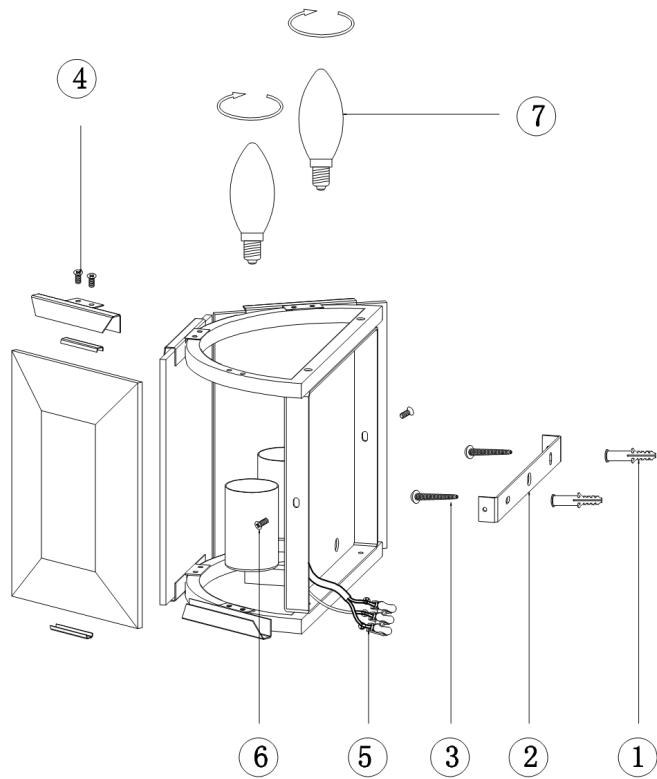

Instruction

Collection: MODERN
Series: CEREZO
Model: MOD202WL-02N
Ceiling

- Ceiling

2 x E14 (40W)

MAYTONI
DECORATIVE LIGHTING

www.maytoni.de