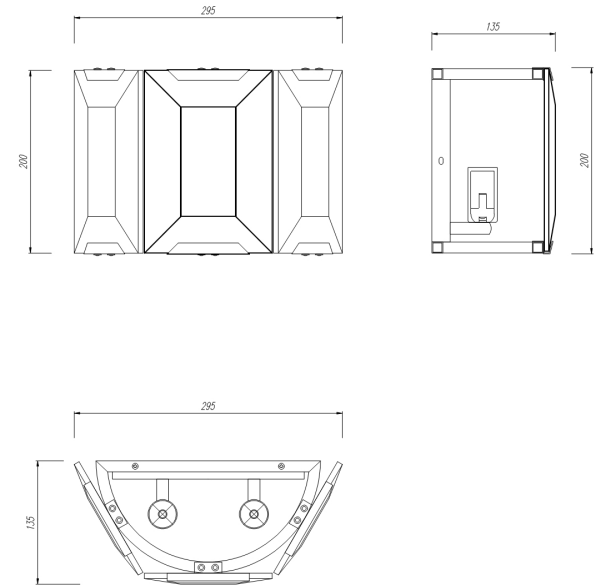

Instruction

Collection: MODERN
Series: CEREZO
Model: MOD202WL-02N
Ceiling

- Ceiling

2 x E14 (40W)

MAYTONI
DECORATIVE LIGHTING

www.maytoni.de