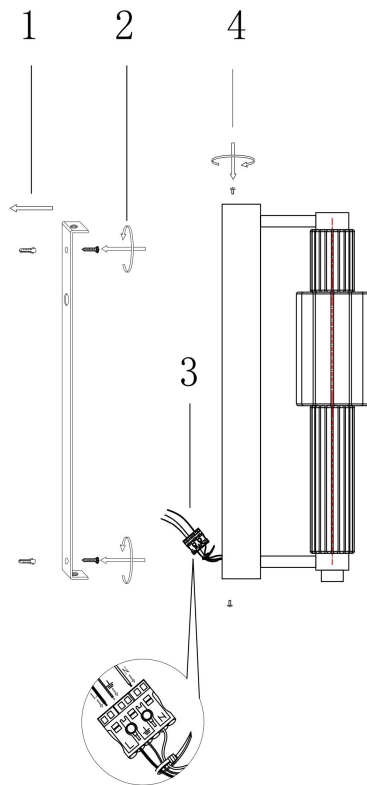

Instruction

MOD308WL-L9CH3K

MAX 8W
800 Lumen

Model: MOD308WL-L9CH3K

Collection: Modern

Wall Lamps