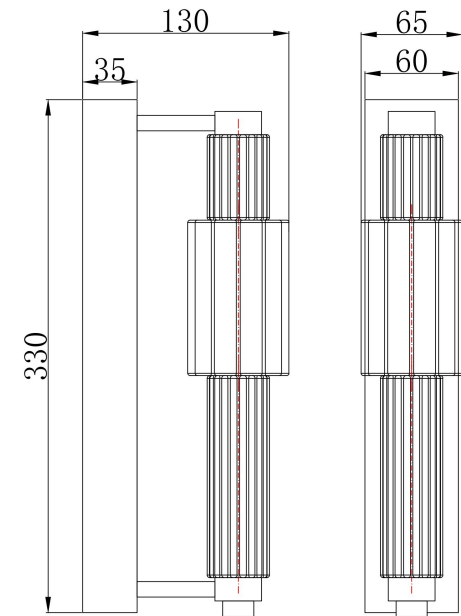

Instruction

MOD308WL-L9CH3K

MAX 8W
800 Lumen

Model: MOD308WL-L9CH3K

Collection: Modern

Wall Lamps