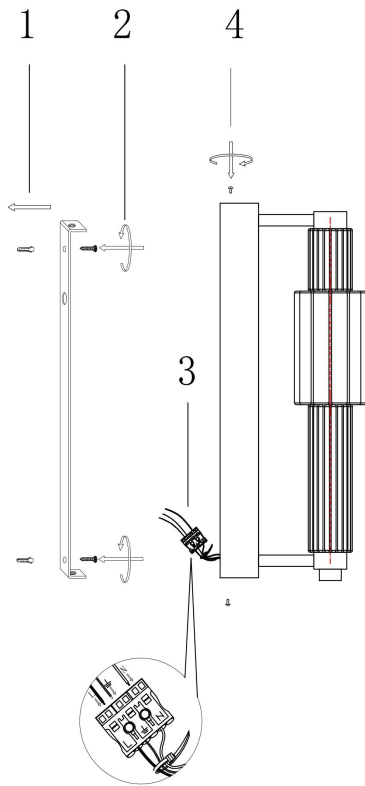

Instruction

MOD308WL-L9GR3K

MAX 8W
800 Lumen

Model: MOD308WL-L9GR3K

Collection: Modern

Wall Lamps