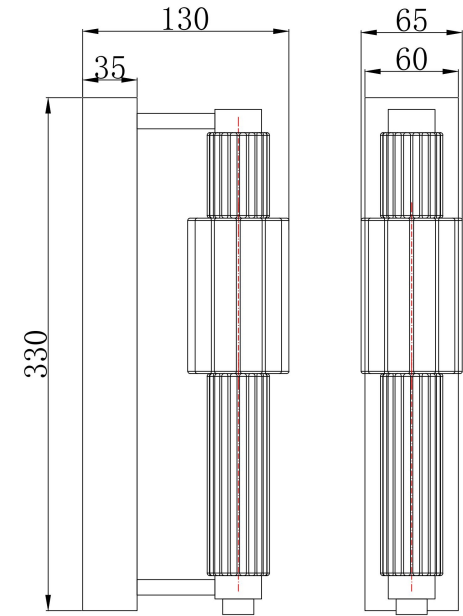

Instruction

MOD308WL-L9GR3K

MAX 8W
800 Lumen

Model: MOD308WL-L9GR3K

Collection: Modern

Wall Lamps