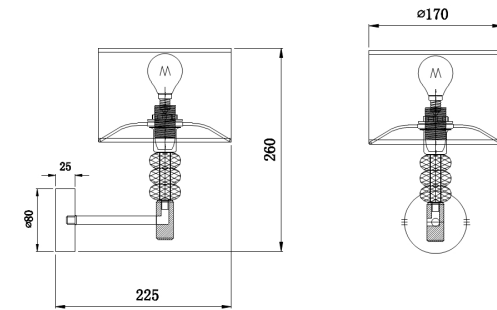

# Instruction

Collection: MODERN  
Series: LINCOLN  
Model: MOD527WL-01N  
Ceiling

- Ceiling

1 x E14 (40W)

**MAYTONI**  
DECORATIVE LIGHTING

[www.maytoni.de](http://www.maytoni.de)