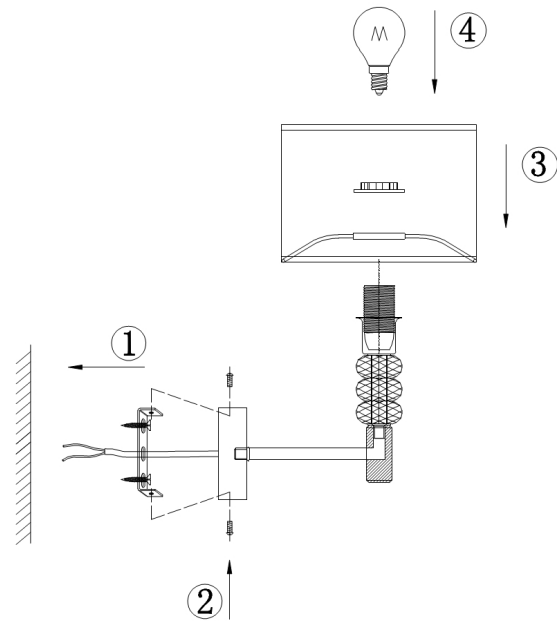

# Instruction

Collection: MODERN  
Series: LINCOLN  
Model: MOD527WL-01N  
Ceiling

- Ceiling

1 x E14 (40W)

**MAYTONI**  
DECORATIVE LIGHTING

[www.maytoni.de](http://www.maytoni.de)