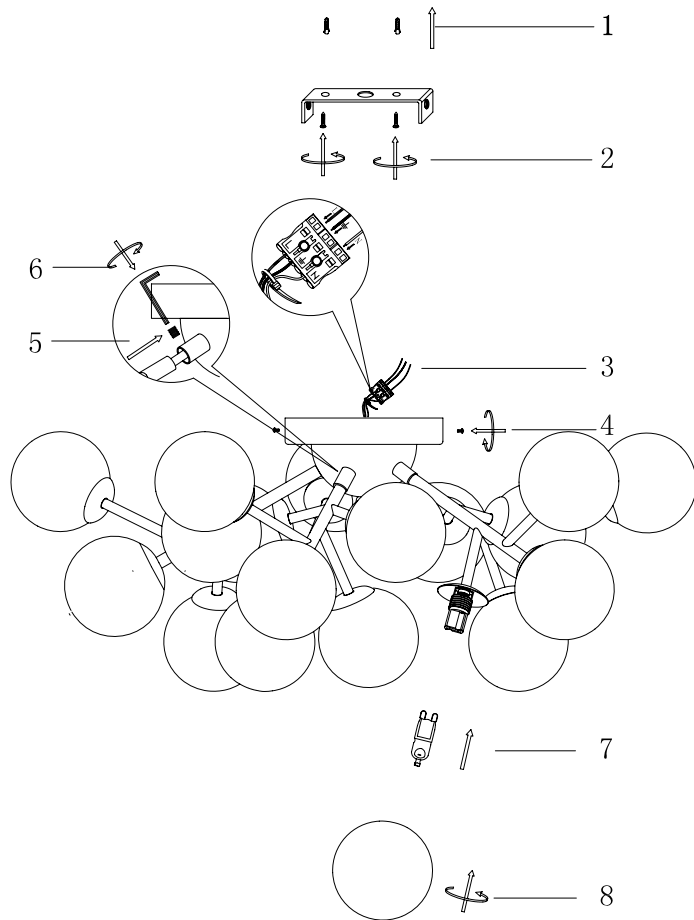

# Instruction

MOD545PL-20CH

20 x G9 (28W)

Model: MOD545PL-20CH  
Collection: Modern  
Series: Dallas

Ceiling Lamps