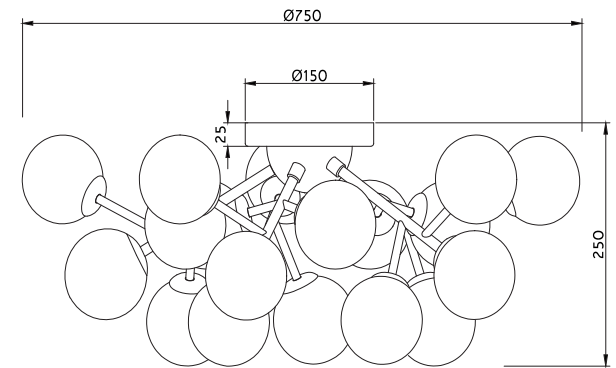

# Instruction

MOD545PL-20CH

20 x G9 (28W)

Model: MOD545PL-20CH  
Collection: Modern  
Series: Dallas

Ceiling Lamps