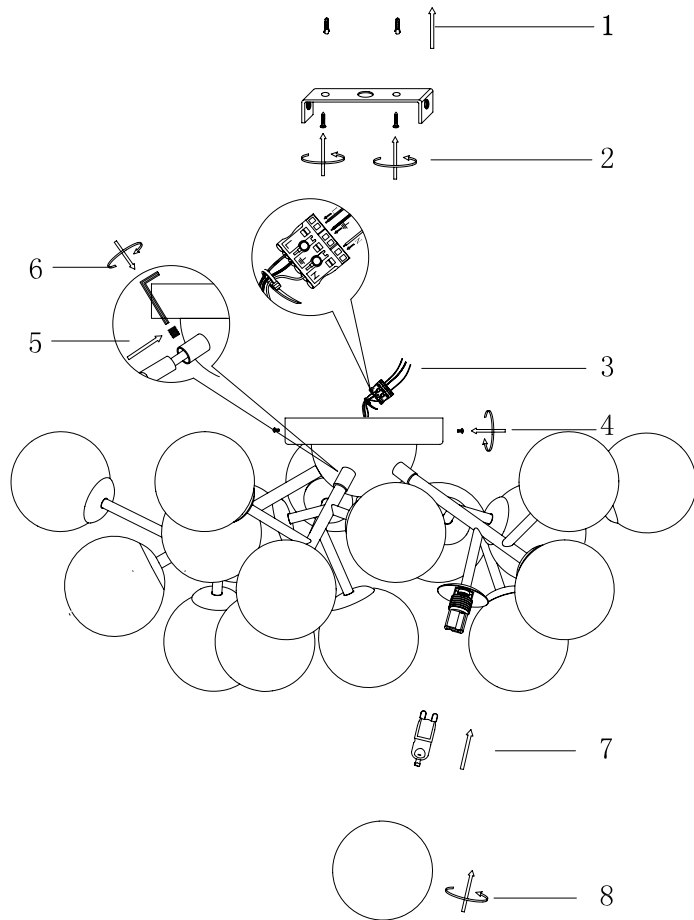

# Instruction

MOD545PL-20G

20 x G9 (28W)

Model: MOD545PL-20G  
Collection: Modern  
Series: Dallas

Ceiling Lamps