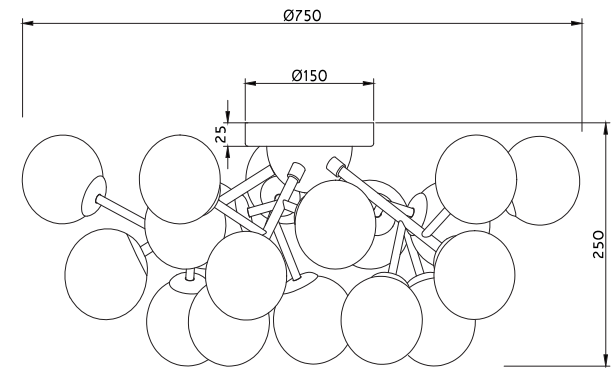

# Instruction

MOD545PL-20G

20 x G9 (28W)

Model: MOD545PL-20G  
Collection: Modern  
Series: Dallas

Ceiling Lamps