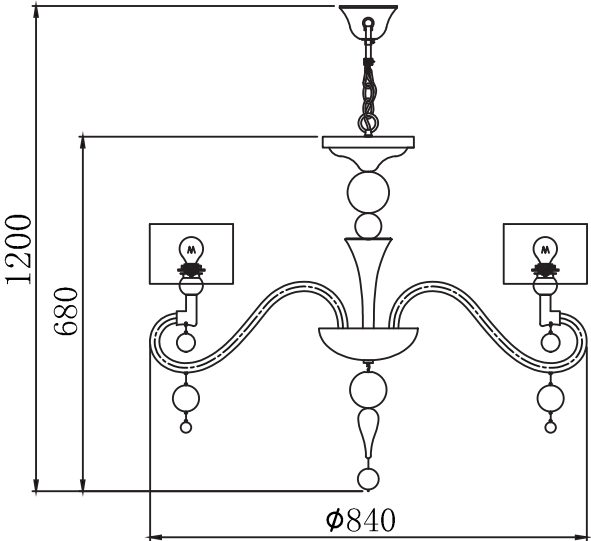

Instruction

Collection: Modern
 Series: Bubble Dreams
 Model: MOD603-08-N
 Suspended

A=8
 B=8
 C=1

 – Suspended

 8 x E14 (40w)

MAYTONI
 DECORATIVE LIGHTING

www.maytoni.de