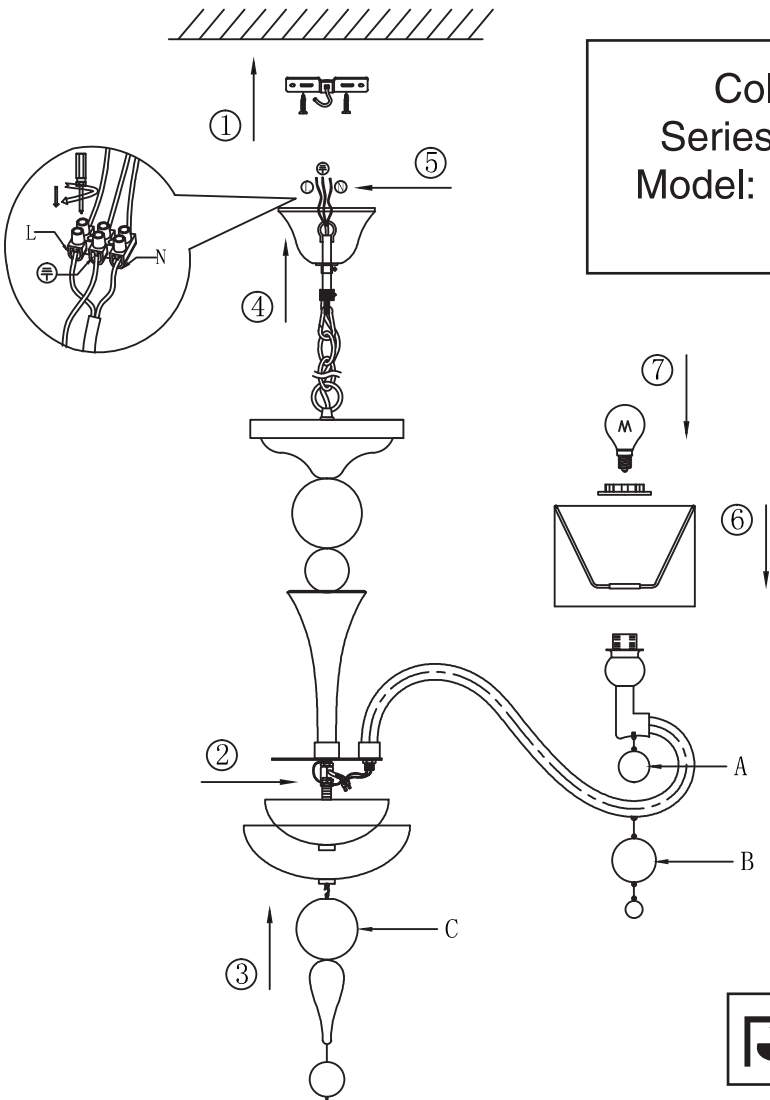

Instruction

Collection: Modern
 Series: Bubble Dreams
 Model: MOD603-08-N
 Suspended

A=8
 B=8
 C=1

 – Suspended

 8 x E14 (40w)

MAYTONI
 DECORATIVE LIGHTING

www.maytoni.de