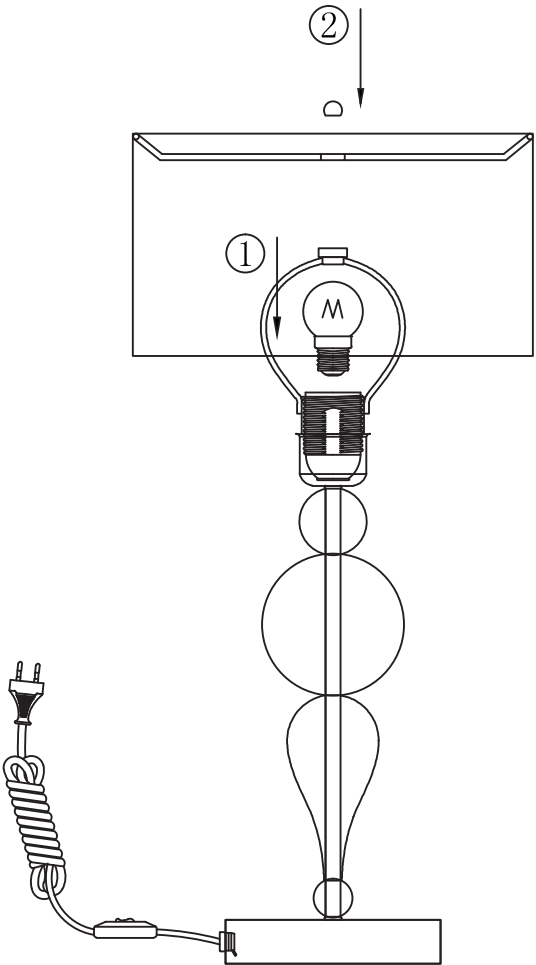

Instruction

Collection: Modern
Series: Bubble Dreams
Model: MOD603-11-N
Mobile

1 x E14 (40w)

MAYTONI
DECORATIVE LIGHTING

www.maytoni.de