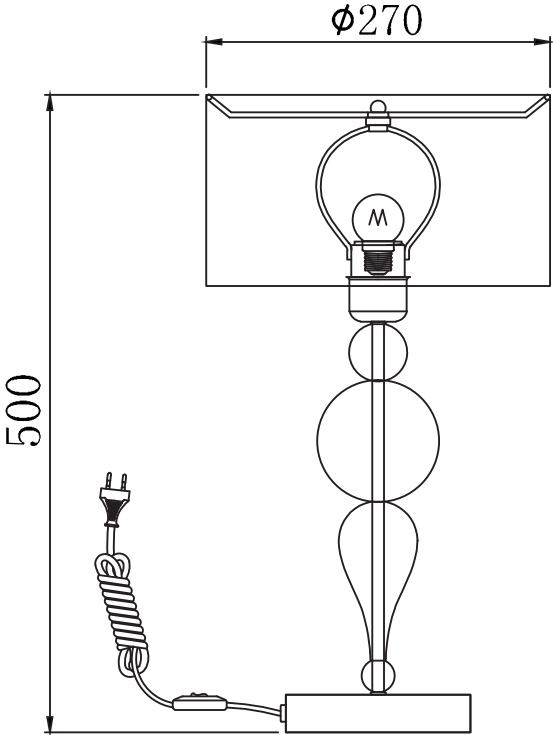

Instruction

Collection: Modern
Series: Bubble Dreams
Model: MOD603-11-N
Mobile

1 x E14 (40w)

MAYTONI
DECORATIVE LIGHTING

www.maytoni.de