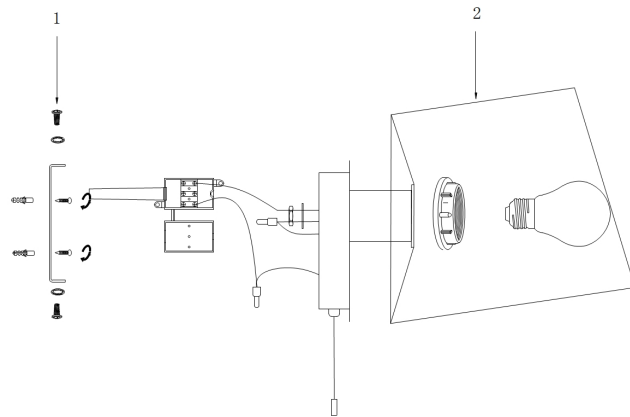

# Instruction

Collection: MODERN  
Series: BERGAMO  
Model: MOD613WL-01W  
Wall

- Wall

1 x E27 (60W)

**MAYTONI**  
DECORATIVE LIGHTING

[www.maytoni.de](http://www.maytoni.de)