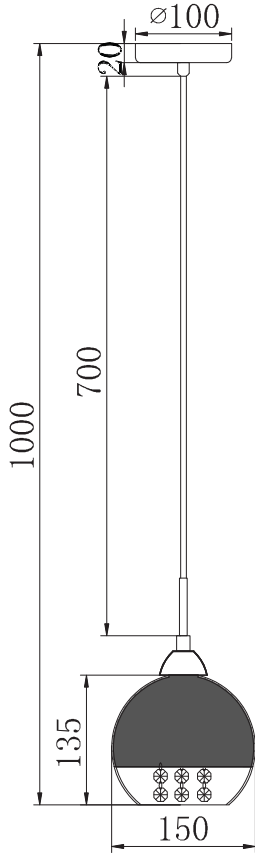

Instruction

Collection: Pendant
Series: Iceberg
Model: P012-PL-01-N
Pendant lamp

A = 9

 – Pendant lamp

1 x E14 (60w)

MAYTONI
DECORATIVE LIGHTING
www.maytoni.de