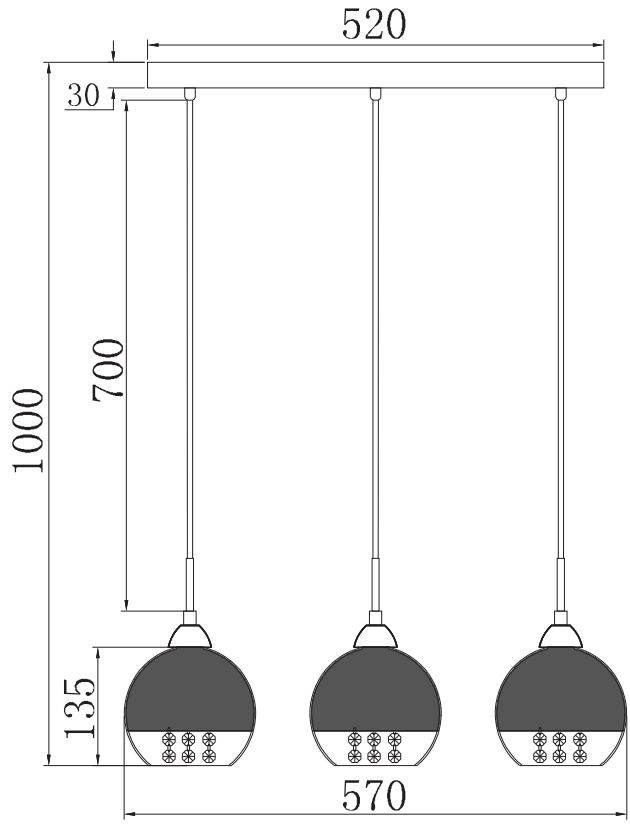

Instruction

Collection: Pendant
Series: Iceberg
Model: P012-PL-03-N
Pendant lamp

A = 27

– Pendant lamp

3 x E14 (60w)

MAYTONI
DECORATIVE LIGHTING

www.maytoni.de