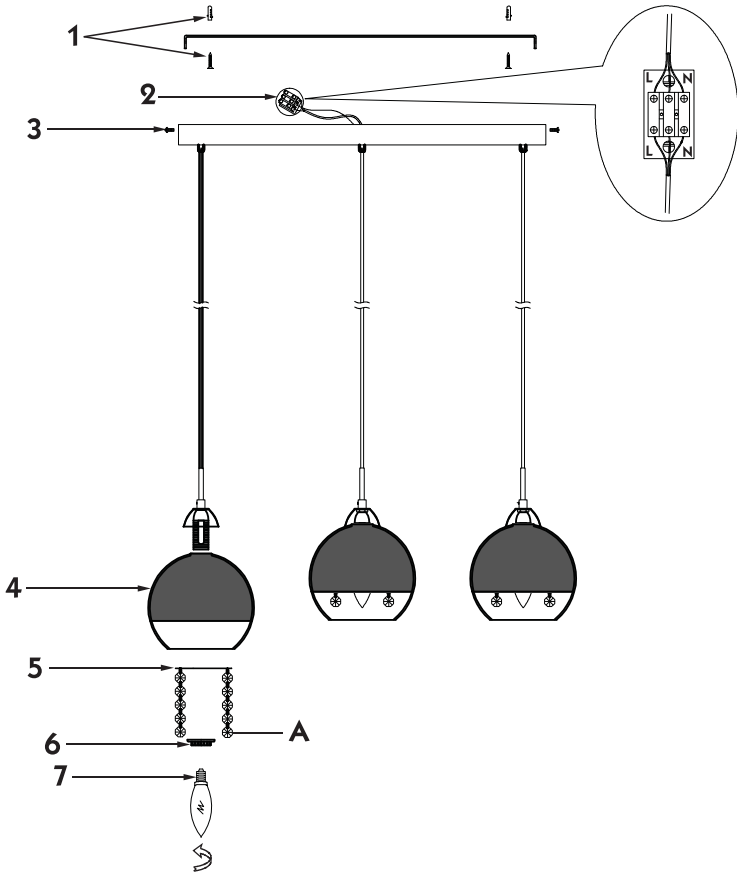

Instruction

Collection: Pendant
Series: Iceberg
Model: P012-PL-03-N
Pendant lamp

A = 27

– Pendant lamp

3 x E14 (60w)

MAYTONI
DECORATIVE LIGHTING

www.maytoni.de